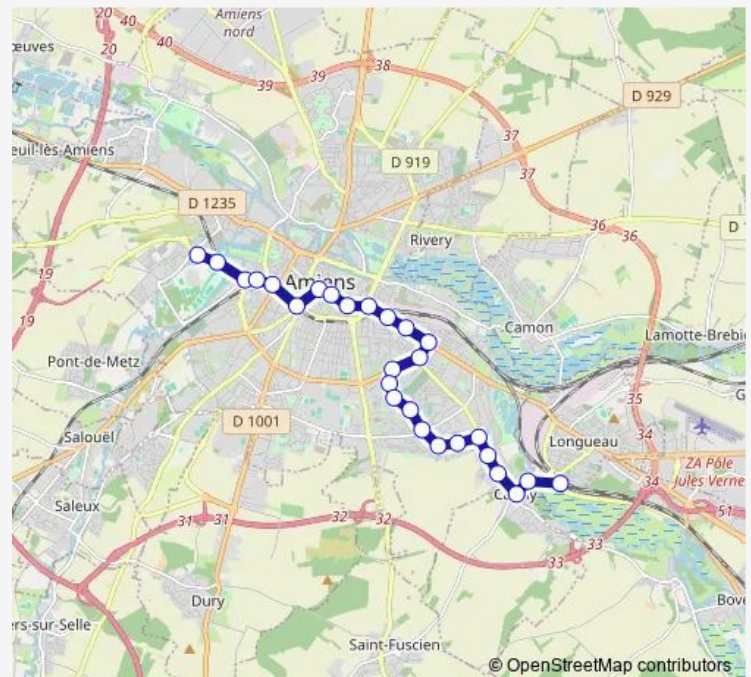

F. Mistral

C. G. Mareschal

Route schedule

Pôle Licorne — Longueau Sncf

Monday 03:37-23:47

Tuesday 03:37-23:47

Wednesday 03:37-23:47

Thursday 03:37-23:47

Friday 03:37-23:47

Saturday 04:17-23:47

Sunday 05:43-23:48

Route info

Direction: Pôle Licorne

Stops: 27

Trip Duration: 0 hour 40 min

■ N4 — Nemo 4 Jaune

BusMaps

Iream

Bel Air

Wasse

Place de Cagny

Latapie

Longueau Sncf

Direction