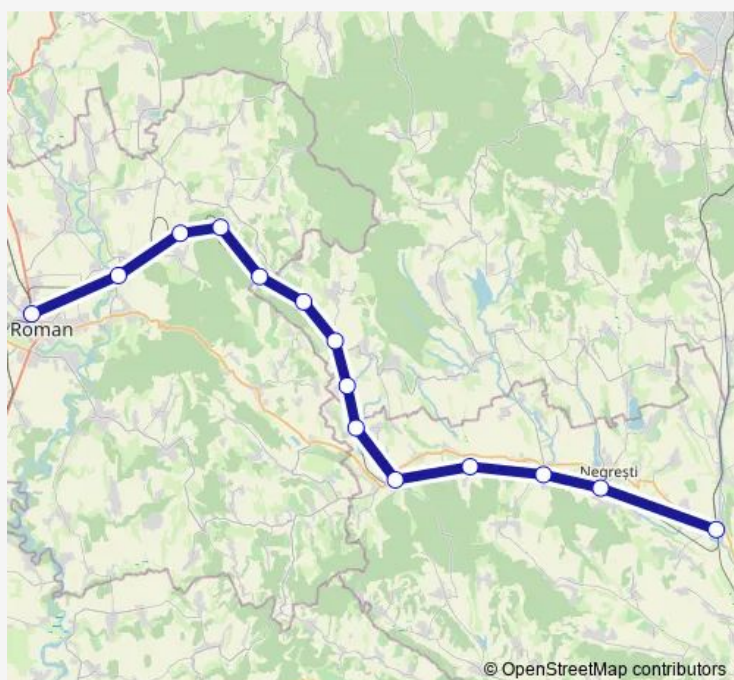

## Route schedule

Buhăiești — Roman

Monday	05:07-18:01
Tuesday	05:07-18:01
Wednesday	05:07-18:01
Thursday	05:07-18:01
Friday	05:07-18:01
Saturday	05:07-18:01
Sunday	05:07-18:01

## Route info

Direction: Buhăiești

Stops: 14

Trip Duration: 2 hour 20 min

© OpenStreetMap contributors

R: Buhăiești - Roman — R: Buhăiești - Negrești Vaslui Hm. - Rafaila h. - Dumești h. - Mareșal C-tin Prezan Hm....