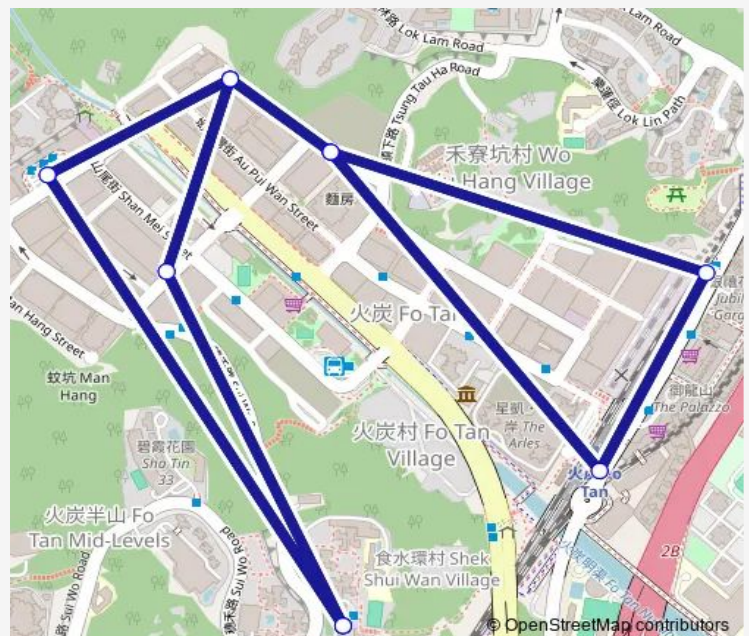

LOK KING STREET, OUTSIDE FO TAN STATION|FO TAN STATION

LOK KING STREET, OPPOSITE JUBILEE GARDEN

KWEI TEI STREET, OUTSIDE WAH YIU INDUSTRIAL CENTRE

KWEI TEI STREET, NEAR WAH WEI INDUSTRIAL CENTRE

SUI WO ROAD, OUTSIDE WAH LOK INDUSTRIAL CENTRE

SUI WO COURT PHASE I|SUI WO COURT|SUI WO COURT BUS TERMINUS

Route schedule

SUI WO COURT PHASE I|SUI WO COURT|SUI WO COURT BUS TERMINUS — SUI WO COURT PHASE I|SUI WO COURT|SUI WO COURT BUS TERMINUS

Monday	07:00-09:25
Tuesday	07:00-09:25
Wednesday	07:00-09:25
Thursday	07:00-09:25
Friday	07:00-09:25
Saturday	07:00-09:25
Sunday	—

Route info

Direction: SUI WO COURT PHASE I|SUI WO COURT|SUI WO COURT BUS TERMINUS

Stops: 10

Trip Duration: 0 hour 12 min

Direction

SUI WO COURT PHASE I|SUI WO COURT|SUI WO COURT BUS TERMINUS — SUI WO COURT PHASE I|SUI WO COURT|SUI WO COURT BUS TERMINUS

5 stops

[Open route schedule](#)

SUI WO COURT PHASE I|SUI WO COURT|SUI WO COURT BUS TERMINUS

LOK KING STREET, OUTSIDE FO TAN STATION|FO TAN STATION

LOK KING STREET, OPPOSITE JUBILEE GARDEN

SUI WO ROAD, OUTSIDE WAH LOK INDUSTRIAL CENTRE