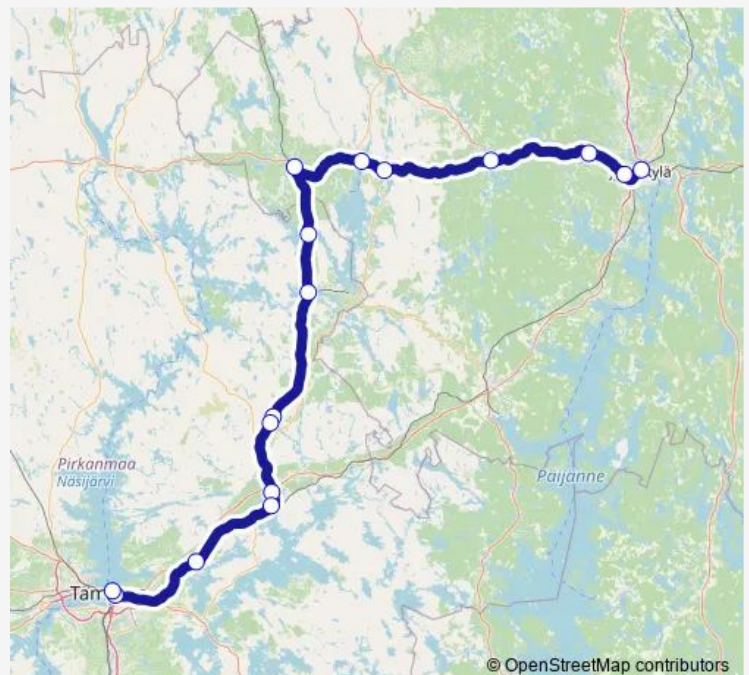

Long Distance Trains HDM 420 Jyväskylä - Tampere

[Go to website](#)

Direction

Jyväskylä — Tampere

16 stops

[Open route schedule](#)

Jyväskylä

Rautpohja

Vesanka

Petäjavesi

Kaleton

Keuruu

Haapamäki

Kolho

Vilppula

Korkeakoski

Juupajoki

Orivesi keskusta

Orivesi

Haviseva

Tampere Järvensivu

Tampere

Route schedule

Jyväskylä — Tampere

Monday 05:05

Tuesday 05:05

Wednesday 05:05

Thursday 05:05

Friday 05:05

Saturday 05:05

Sunday —

Route info

Direction: Jyväskylä

Stops: 16

Trip Duration: 2 hour 35 min

© OpenStreetMap contributors

■ HDM 420 — Jyväskylä - Tampere

BusMaps