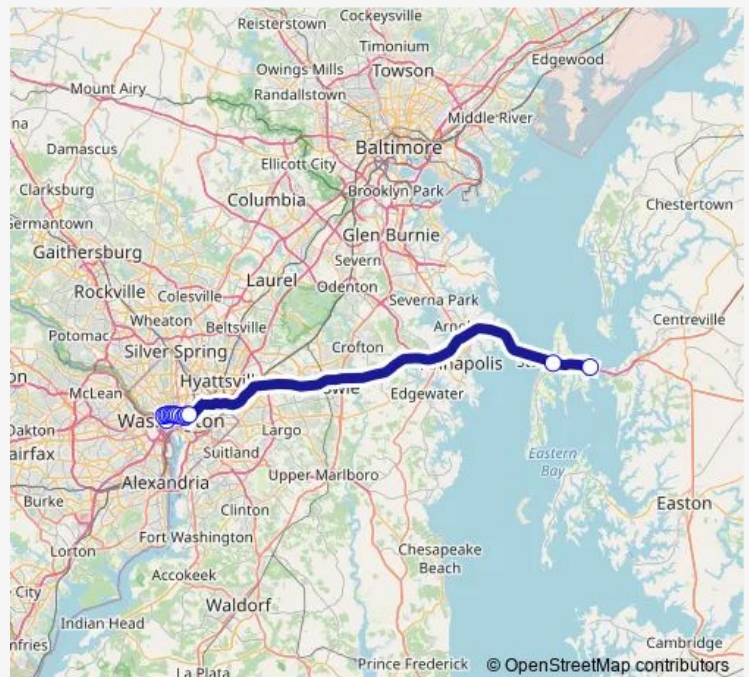

Bus 240 Kent Island - Washington Dc

[Go to website](#)

Direction

Virginia AVE Pm — Kent Narrows P & R

15 stops

[Open route schedule](#)

Virginia AVE Pm

23rd ST & I ST NW nb

K ST & 20th ST NW eb

K ST & 18th ST NW eb

K ST & 16th ST NW fs eb

K ST & 14th ST NW eb

K ST & 13th ST NW eb

NEW York AVE & 9TH ST NW eb

Massachusettes AVE & 5TH ST NW eb

Massachusetts AVE & NEW Jersey AVE NW eb

N Capitol ST & H ST nb

K ST & 1ST ST NE nb

K ST & 3RD ST NE eb

Stevensville Park & Ride (near MD 8 & US 50)

Kent Narrows P & R

Route schedule

Virginia AVE Pm — Kent Narrows P & R

Monday	15:20-17:45
Tuesday	15:20-17:45
Wednesday	15:20-17:45
Thursday	15:20-17:45
Friday	15:20-17:45
Saturday	—
Sunday	—

Route info

Direction: Virginia AVE Pm

Stops: 15

Trip Duration: 1 hour 45 min

240 — Kent Island - Washington Dc

Direction

Kent Narrows P & R — Virginia AVE Am

15 stops