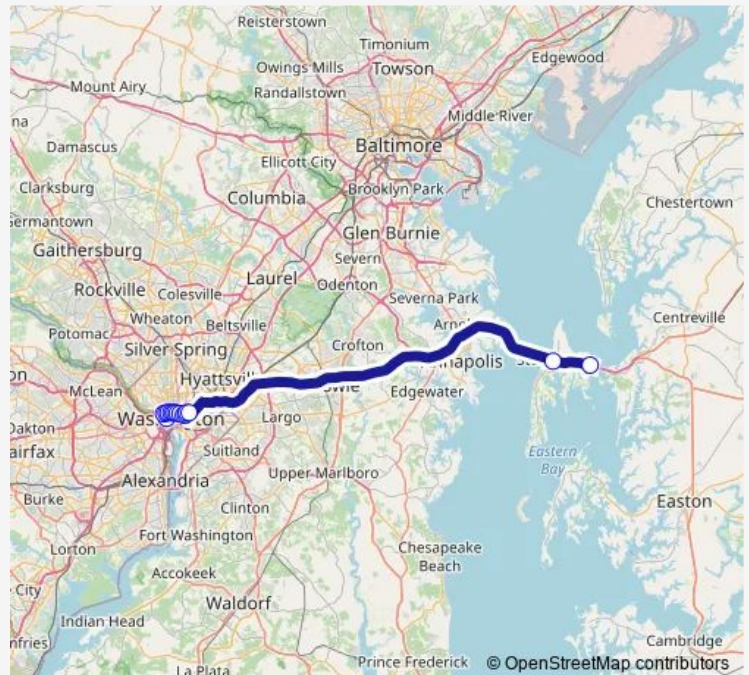

Bus 240 Kent Island - Washington Dc

[Go to website](#)

Direction

Virginia AVE Pm — Kent Narrows P & R

15 stops

[Open route schedule](#)

Virginia AVE Pm

23rd ST & I ST NW nb

K ST & 20th ST NW eb

K ST & 18th ST NW eb

K ST & 16th ST NW fs eb

K ST & 14th ST NW eb

K ST & 13th ST NW eb

NEW York AVE & 9TH ST NW eb

Massachusettes AVE & 5TH ST NW eb

Massachusetts AVE & NEW Jersey AVE NW eb

Tuesday 15:20-17:45

Wednesday 15:20-17:45

Thursday 15:20-17:45

Friday 15:20-17:45

Saturday —

Sunday —

Route info

Direction: Virginia AVE Pm

Stops: 15

Trip Duration: 2 hour 1 min

240 — Kent Island - Washington Dc

Direction

Kent Narrows P & R — Virginia AVE Am

15 stops

[Open route schedule](#)

Kent Narrows P & R