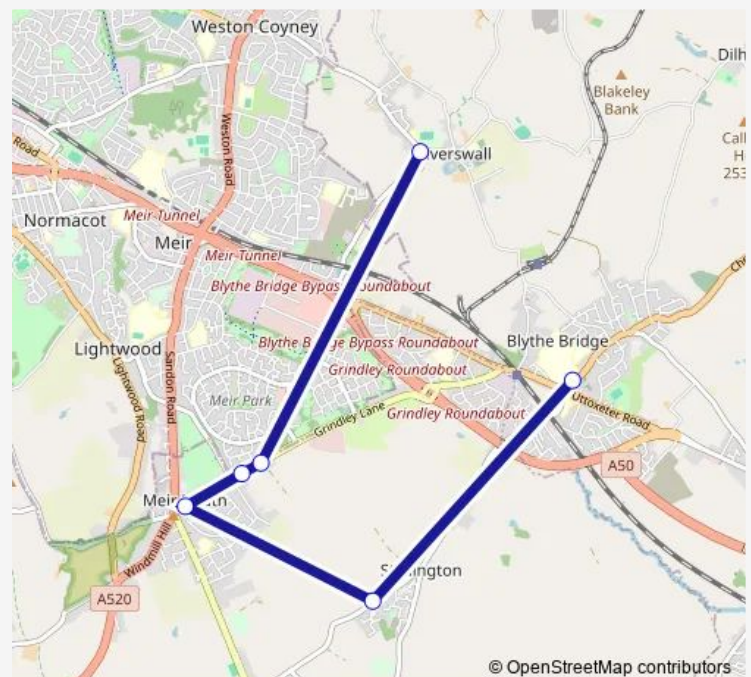

### Direction

The Dams — High School

6 stops

[Open route schedule](#)

The Dams

Business Park

Grange Road

Shops

### Route schedule

The Dams — High School

Monday	07:59
Tuesday	07:59
Wednesday	07:59
Thursday	07:59
Friday	07:59
Saturday	—
Sunday	—

### Route info

Direction: The Dams

Stops: 6

Trip Duration: 0 hour 31 min

© OpenStreetMap contributors

■ 240

BusMaps

**Direction**

High School — The Dams

5 stops

[Open route schedule](#)

High School

Franklin Drive

Grange Road

Business Park

The Dams