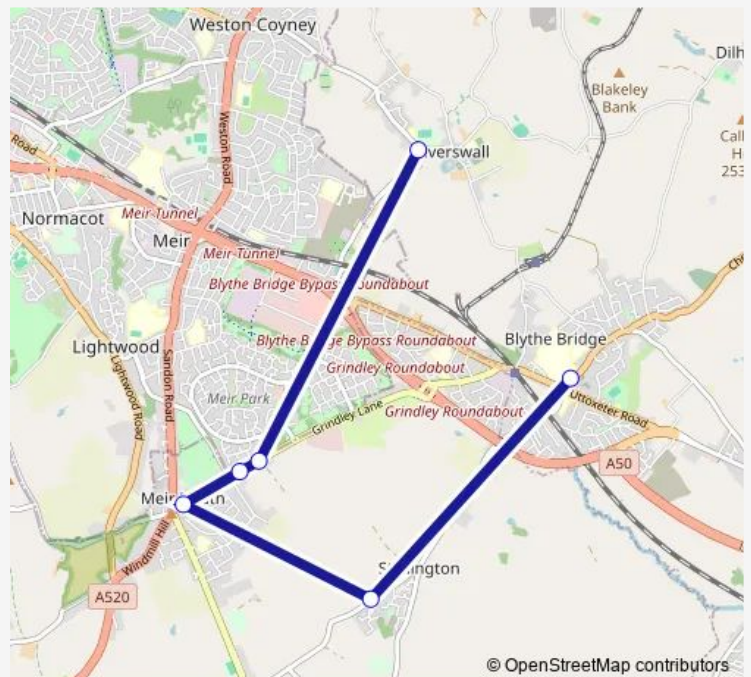

Bus 240

[Go to website](#)

Direction

The Dams — High School

6 stops

[Open route schedule](#)

The Dams

Business Park

Grange Road

Shops

Franklin Drive

High School

Route schedule

The Dams — High School

Monday	07:59
Tuesday	07:59
Wednesday	07:59
Thursday	07:59
Friday	07:59
Saturday	—
Sunday	—

Route info

Direction: The Dams

Stops: 6

Trip Duration: 0 hour 31 min

240

Direction

High School — The Dams

5 stops

[Open route schedule](#)

High School

Franklin Drive

Grange Road

Business Park

The Dams

Route schedule

High School — The Dams

Monday	15:20
Tuesday	15:20
Wednesday	15:20
Thursday	15:20
Friday	15:20
Saturday	—
Sunday	—