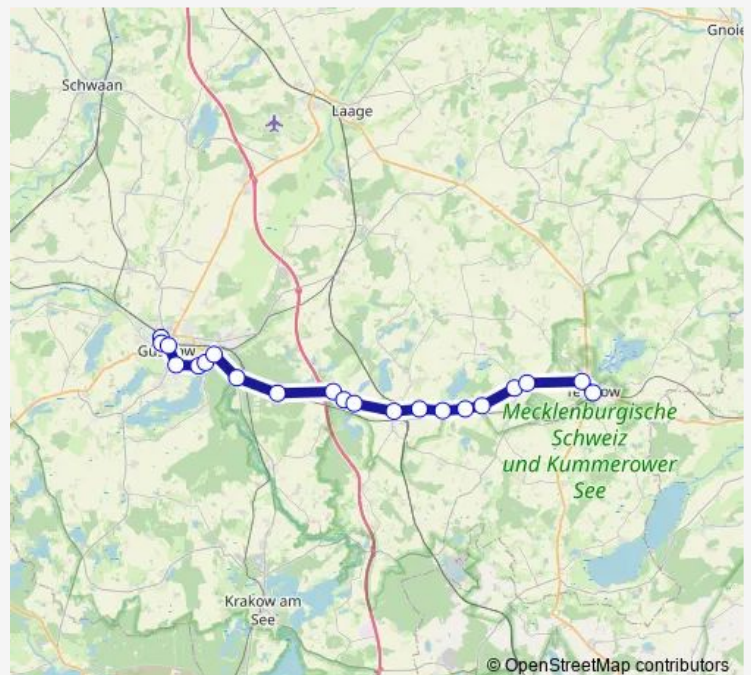

Route schedule

Lalendorf, Schule — Teterow, Schule-Ost

Monday 07:10

Tuesday 07:10

Wednesday 07:10

Thursday 07:10

Friday 07:10

Saturday —

Sunday —

Route info

Direction: Lalendorf, Schule

Stops: 18

Trip Duration: 0 hour 37 min

■ 240

BusMaps

Direction

Teterow, Zob — Güstrow, Zob

22 stops

[Open route schedule](#)

Teterow, Zob

Teterow, Sparkasse

Meierei

Groß Roge, Abzweig

Klein Wokern, Abzweig