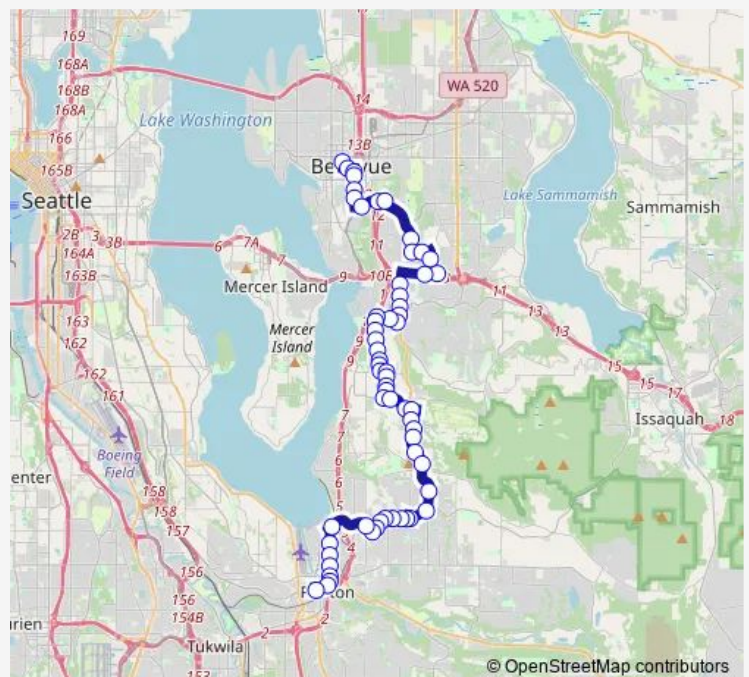

SE 26th St & Richards Rd

SE 26th St & 136th Ave Se

139th Ave SE & SE 32nd St

Eastgate Park & Ride Acs & 140th Ave SE - Bay 2

SE Eastgate Way & 139th Ave Se

Factoria Blvd SE & SE 38th St

Factoria Blvd SE & SE 40th Ln

Factoria Blvd SE & SE 42nd St

Factoria Blvd SE & SE Newport Way

Factoria Blvd SE & Coal Creek Pkwy Se

Coal Creek Pkwy SE & 124th Ave Se

Route schedule

Bellevue Transit Center - Bay 1 — Renton Transit Center - Bay 3

Monday 05:05-23:05

Tuesday 05:05-23:05

Wednesday —

Thursday 05:05-23:05

Friday 05:05-23:05

Saturday 07:05-23:05

Sunday 07:35-23:05

Route info

Direction: Bellevue Transit Center - Bay 1

Stops: 61

Trip Duration: 0 hour 51 min

240

119th Ave SE & Coal Creek Pkwy Se

119th Ave SE & Lake Heights St

119th Ave SE & SE 47th St

119th Ave SE & SE 49th Pl