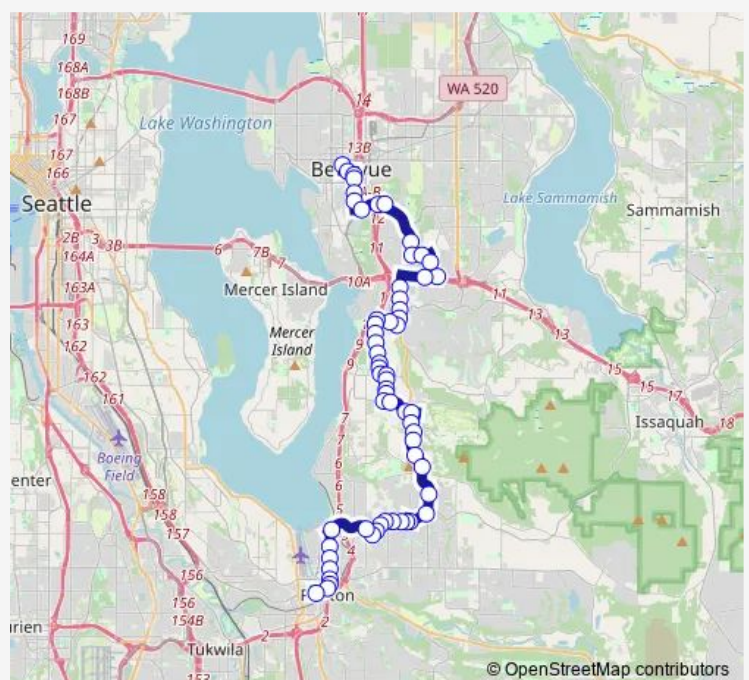

Duvall Ave NE & NE 21st St

Coal Creek Pkwy SE & SE 91st St

Coal Creek Pkwy SE & SE 89th Pl

Route schedule

Renton Transit Center - Bay 4 — Bellevue Transit Center - Bay 1

Monday 05:35-23:31

Tuesday 05:35-23:31

Wednesday —

Thursday 05:35-23:31

Friday 05:35-23:31

Saturday 07:07-23:38

Sunday 08:08-23:38

Route info

Direction: Renton Transit Center - Bay 4

Stops: 63

Trip Duration: 1 hour 5 min

240

Coal Creek Pkwy SE & 135th Ave Se

Coal Creek Pkwy SE & SE 79th Pl

Coal Creek Pkwy SE & Newcastle Golf Club Rd

Newcastle Way & 132nd Pl Se

Newcastle Way & 129th Ave Se

Newcastle Way & 125th Ave Se

123rd Ave SE & SE 68th Pl

123rd Ave SE & SE 65th Pl

123rd Ave SE & SE 64th Pl

123rd Ave SE & SE 62nd St

SE 60th St & 123rd Ave Se

SE 60th St & 119th Ave Se

119th Ave SE & SE 58th St

119th Ave SE & SE 56th St