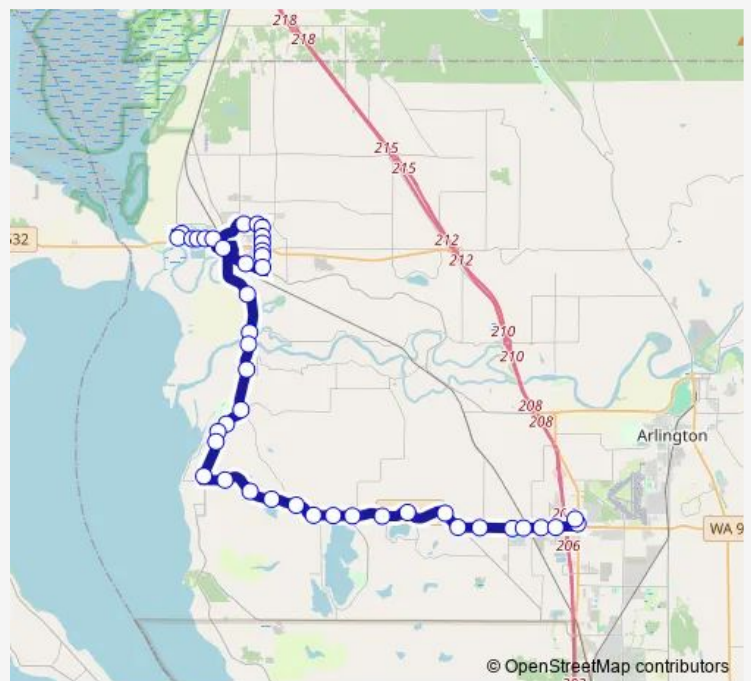

Bus 240 Stanwood Downtown - Smokey Point Tc

[Go to website](#)

Direction
 272nd PI NW & 100th Ave Nw — Smokey Point Transit Center Bay 4
 43 stops
[Open route schedule](#)

- 272nd PI NW & 100th Ave Nw
- 271st St NW & 101st Ave Nw
- 271st St NW & 96th Ave Nw
- 271st St NW & 94th Dr Nw
- 271st St NW & 92nd Ave Nw
- 271st St NW & 90th Ave Nw
- 276th St NW & 78th Ave Nw
- 276th St NW & 73rd Ave Nw
- 72nd Ave NW & Tyler PI Nw
- 72nd Ave NW & 272nd St Nw
- 72nd Ave NW & 268th St Nw
- 72nd Ave NW & 267th PI Nw
- 72nd Ave NW & 265th St Nw
- 72nd Ave NW & 261st St Nw
- Pioneer Hwy & 77th Ave Nw
- Stanwood Downtown Park & Ride Bay 2
- Marine Dr & Thomle Rd
- Marine Dr & Boe Rd
- Marine Dr & Old Marine Dr
- Marine Dr & 226th St Nw
- Marine Dr & 81st Ave Nw

Route schedule

272nd PI NW & 100th Ave Nw — Smokey Point Transit Center Bay 4

Monday	05:56-20:48
Tuesday	05:56-20:48
Wednesday	05:56-20:48
Thursday	05:56-20:48
Friday	05:56-20:48
Saturday	06:52-19:52
Sunday	06:53-19:53

Route info

Direction: 272nd PI NW & 100th Ave Nw
 Stops: 43
 Trip Duration: 0 hour 48 min

240 — Stanwood Downtown - Smokey Point Tc

Marine Dr & Warm Beach Conference Center

Marine Dr & Warm Beach Senior Community

Saturday 06:50-19:50

Sunday 06:50-19:50

Route info

Direction: Smokey Point Transit Center Bay 3

Stops: 42

Trip Duration: 0 hour 44 min

Marine Dr & Old Marine Dr

Marine Dr & Norman Rd