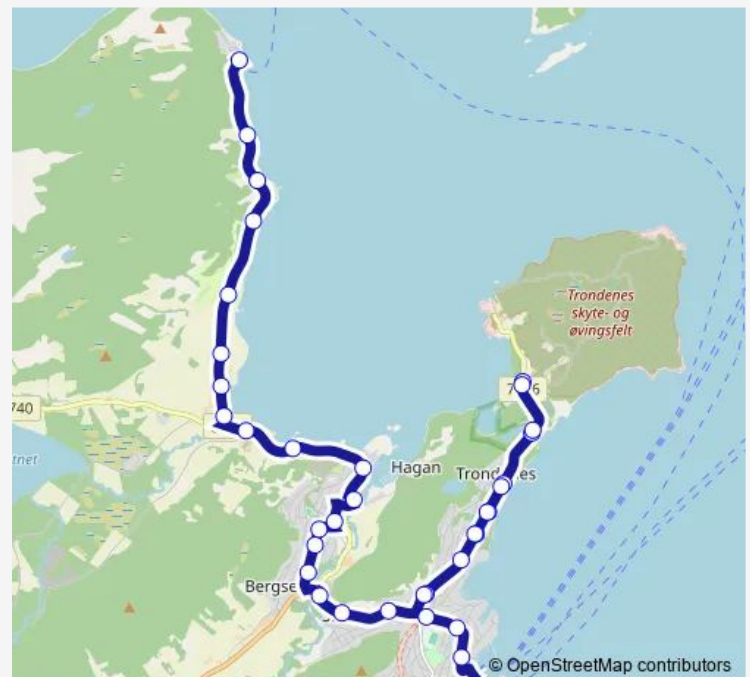

Local Bus Service 240 Harstad-Stornes-Grytøy-Bjøøy

[Go to website](#)

Direction

Leirvåg Sørmarka — Bjørnerå ferjekai

70 stops

[Open route schedule](#)

Leirvåg Sørmarka

Søndre Leirvåg

Trettevollen

Nordre Leirvåg

Hellen

Heian

Russhågen

Ytre Sundsvollen

Storkjerren

Hesjebakken

Indre Sundsvollen

Breidvikneset

Breidvika

Vika

Sandvika

Vollan

Torshågen

Nergården

Gammalhamnklubben

Nergårdshamn

Gammalhamnklubben

Route schedule

Leirvåg Sørmarka — Bjørnerå ferjekai

Monday 07:20-14:05

Tuesday 07:20-14:05

Wednesday 07:20-14:05

Thursday 07:20-14:05

Friday 07:20-14:05

Saturday —

Sunday —

Route info

Direction: Leirvåg Sørmarka

Stops: 70

Trip Duration: 1 hour 0 min

240 — Harstad-Stornes-Grytøy-Bjøøy

BusMaps