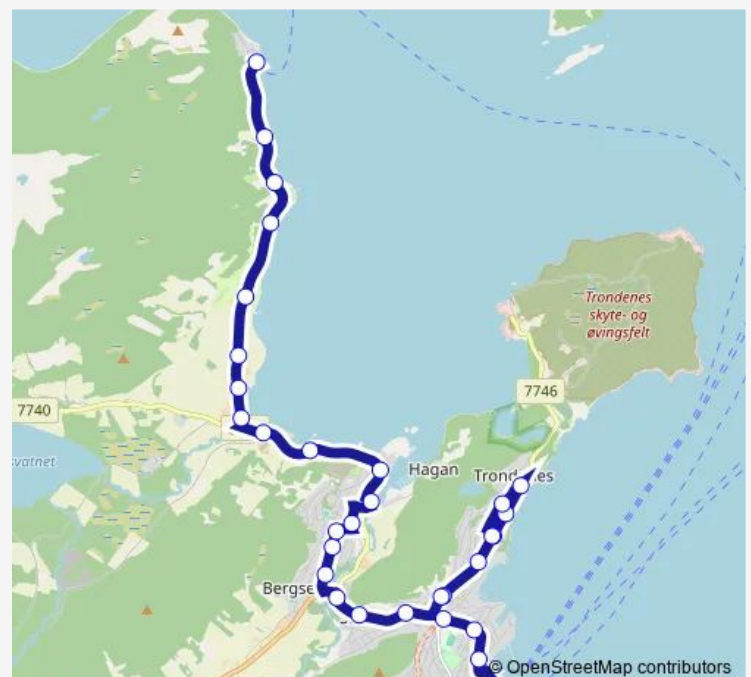

Thursday 06:50-16:15

Friday 06:50-16:15

Saturday —

Sunday —

Route info

Direction: Leirvåg Sørmarka

Stops: 43

Trip Duration: 0 hour 45 min