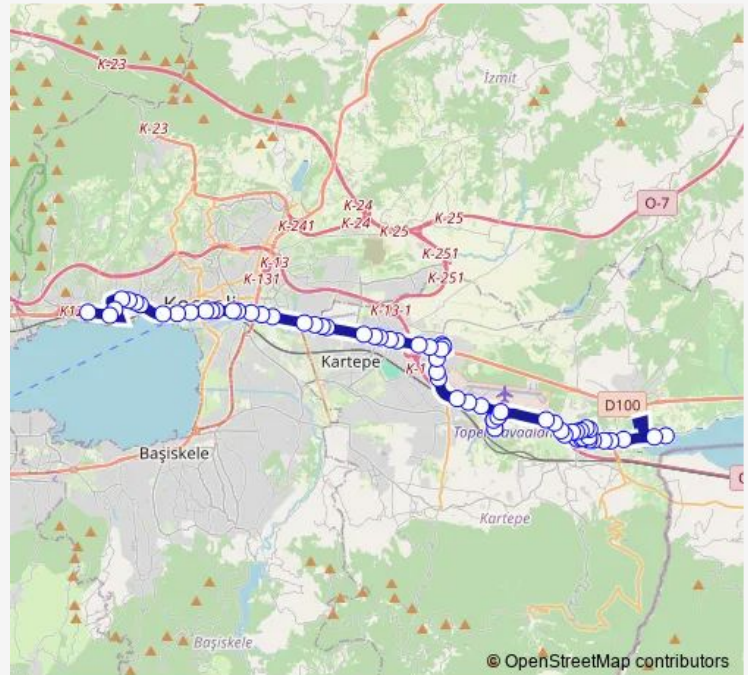

Thursday 07:00-21:00

Friday 07:00-21:00

Saturday 07:00-21:00

Sunday 07:00-21:00

Route info

Direction: Seka Kampi 1

Stops: 65

Trip Duration: 0 hour 53 min

240 — Batiterminali-Sekakampi

BusMaps

Akman 2

Akman 1

Tepetarla Camii

Akman 3

Akman 4

Tepetarla Üçyol 2

Thursday 06:30-20:00

Friday 06:30-20:00

Saturday 06:30-20:00

Sunday 06:30-20:00

Route info

Direction: Garaj Depolama Alani 1

Stops: 60

Trip Duration: 0 hour 51 min