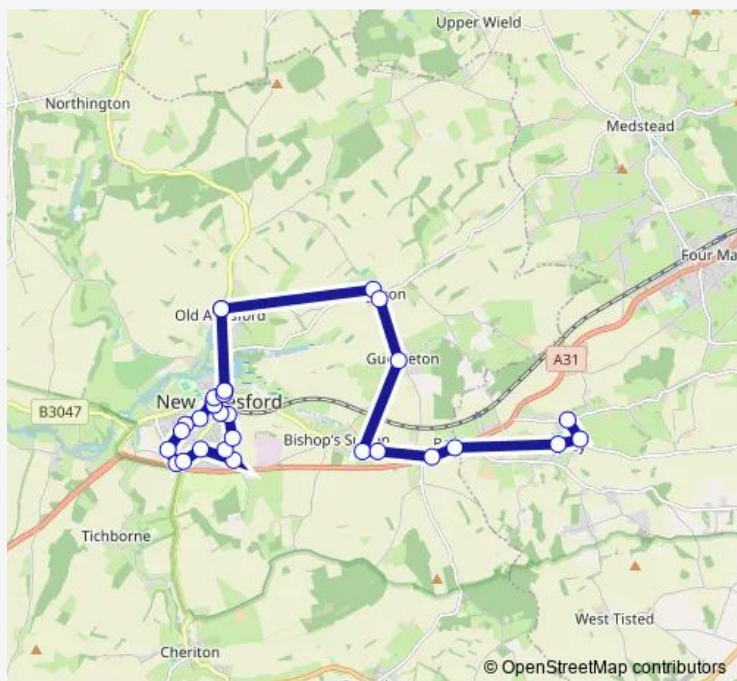

### Route schedule

Village Hall — Rowdell Cottages

Monday 10:27-13:27

Tuesday —

Wednesday —

Thursday 10:27-13:27

Friday —

Saturday —

### Route info

Direction: Village Hall

Stops: 31

Trip Duration: 0 hour 51 min

240 — Alresford Local Service

BusMaps

Nettlebeds Lane

Manor Farm Crossroads