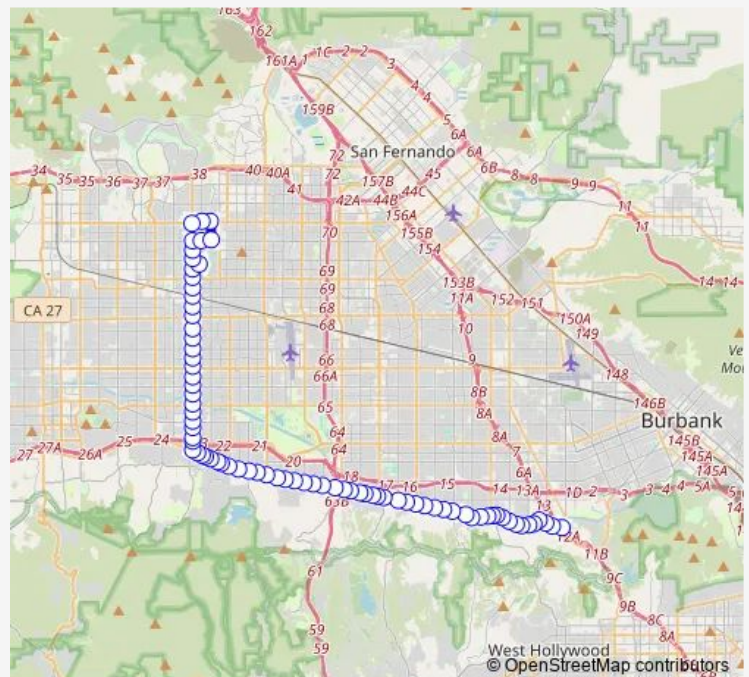

### Route schedule

Universal / Studio City Station — Reseda / Devonshire

Monday 03:08-02:08<sup>+1</sup>

Tuesday 03:08-02:08<sup>+1</sup>

Wednesday 03:08-02:08<sup>+1</sup>

Thursday 03:08-02:08<sup>+1</sup>

### Route info

Direction: Universal / Studio City Station

Stops: 78

Trip Duration: 1 hour 35 min

■ 240 — Metro Local Line

Ventura / Stern

Ventura / Hazeltine

Ventura / Beverly Glen

Ventura / Encino

Ventura / White Oak

Ventura / Zelzah

Ventura / Newcastle

Ventura / Lindley

Ventura / Nestle

Ventura / Avenida Oriente

Ventura / Avenida Hacienda