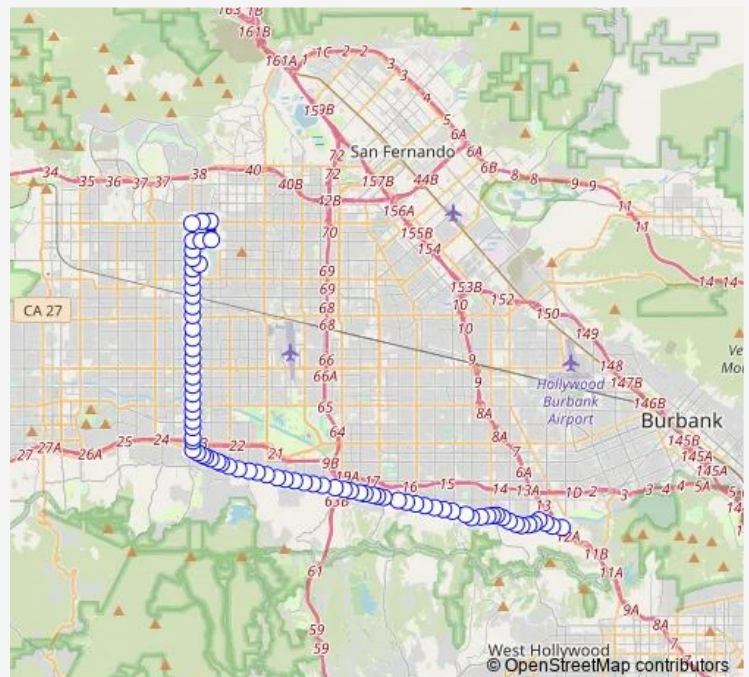

### Route schedule

Universal / Studio City Station — Reseda / Devonshire

Monday 03:08-02:08<sup>+1</sup>

Tuesday 03:08-02:08<sup>+1</sup>

Wednesday 03:08-02:08<sup>+1</sup>

Thursday 03:08-02:08<sup>+1</sup>

### Route info

Direction: Universal / Studio City Station

Stops: 78

Trip Duration: 1 hour 27 min

240 — Metro Local Line

Ventura / Stern

Ventura / Hazeltine

Ventura / Beverly Glen

Ventura / Encino

Ventura / White Oak

Ventura / Zelzah

Ventura / Newcastle

Ventura / Lindley

Ventura / Nestle

Ventura / Avenida Oriente

Ventura / Avenida Hacienda