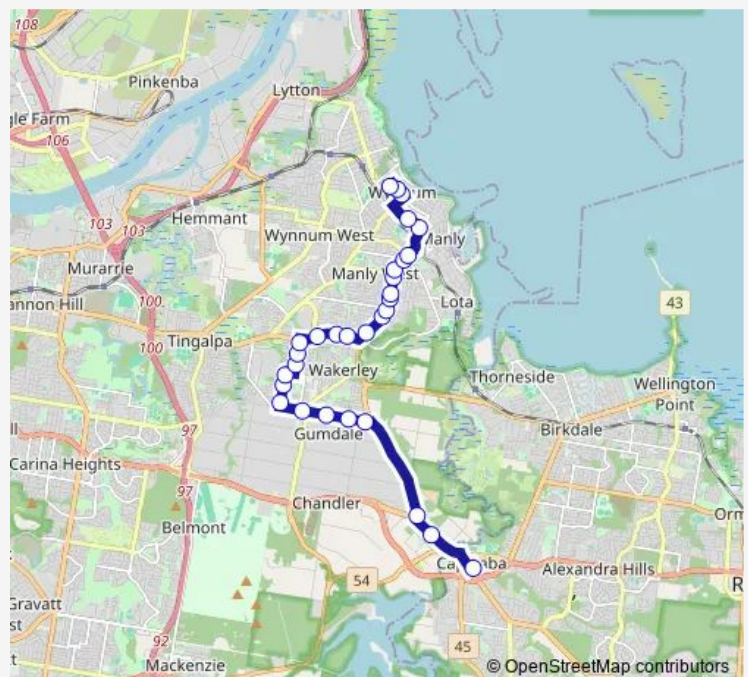

Wednesday 07:30-17:30

Thursday 07:30-17:30

Friday 07:30-17:30

Saturday —

Sunday —

Route info

Direction: Florence St at Wynnum Central Stop 97

Stops: 31

Trip Duration: 0 hour 27 min

240 — Capalaba - Wynnum

Caladium St near Underwood St

Caladium St near Matthews Way

New Cleveland Rd at Eastside Village

New Cleveland Rd near Judd St

New Cleveland Rd near Feathertail Pl

Friday —

Saturday 08:00-17:00

Sunday —

Route info

Direction: Capalaba bus station, stop A

Stops: 30

Trip Duration: 0 hour 27 min

Manly Rd near Fisher St Stop 70

Friday —

Saturday 08:30-17:30

Sunday —

Route info

Direction: Florence St at Wynnum Central Stop 97

Stops: 31

Trip Duration: 0 hour 27 min

New Cleveland Rd near Judd St