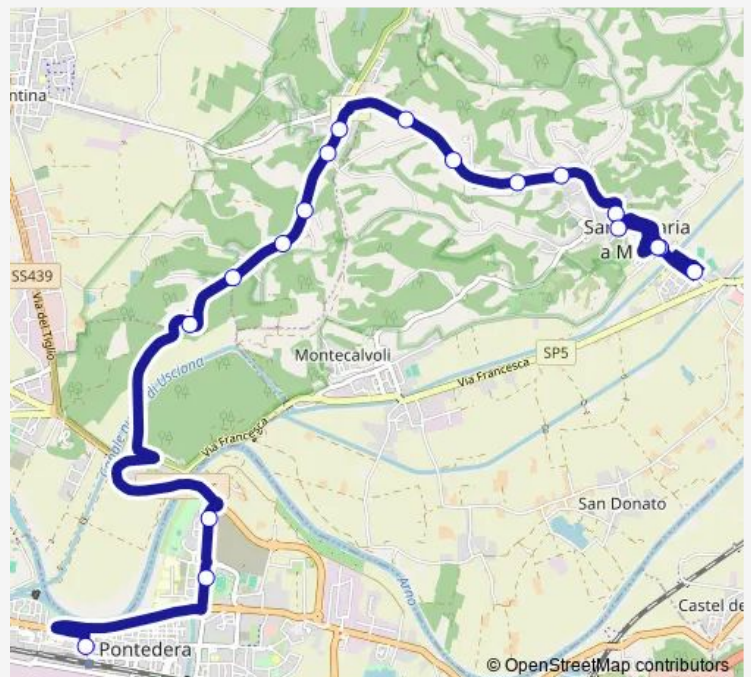

### Route schedule

S.Maria A Monte — Pontedera Autostazione

Monday 08:13

Tuesday 08:13

Wednesday 08:13

Thursday 08:13

Friday 08:13

Saturday 08:13

### Route info

Direction: S.Maria A Monte

Stops: 19

Trip Duration: 0 hour 25 min