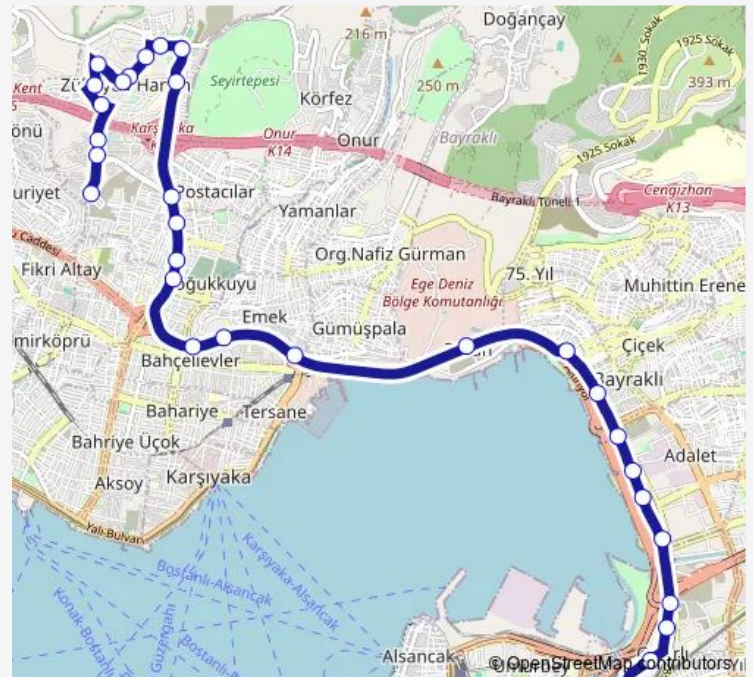

Saturday 06:00-23:10

Sunday 06:00-23:24

Route info

Direction: Örnekköy

Stops: 32

Trip Duration: 0 hour 46 min

■ 240 — Zübeyde Hanim Mah. - Halkapinar Metro2

BusMaps

Sunday 00:00-23:40

Route info

Direction: Halkapınar 2

Stops: 30

Trip Duration: 0 hour 45 min

Ata

Martı Parkı

Dostlar