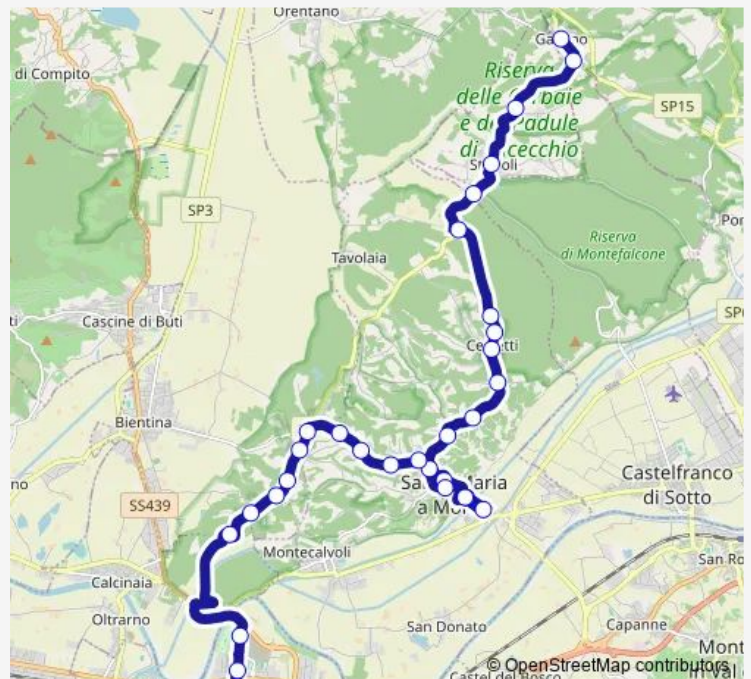

Saturday 06:47-14:01

Sunday —

Route info

Direction: Galleno

Stops: 35

Trip Duration: 0 hour 47 min

240 — Pontedera-Santa Maria Monte-Galleno

Quattro Strade V.Di Bientina 4 (Pino)

Thursday 12:05-18:00

Friday 12:05-18:00

Saturday 12:05-18:00

Sunday —

Route info

Direction: Pontedera Corsia 6

Stops: 32

Trip Duration: 0 hour 47 min