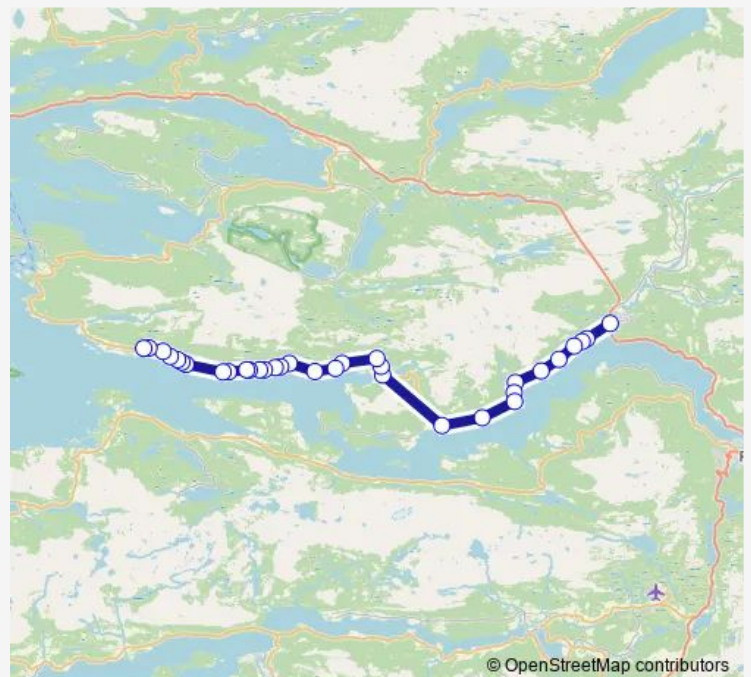

Friday 15:35

Saturday —

Sunday —

Route info

Direction: Naustdal

Stops: 33

Trip Duration: 0 hour 50 min

■ 240 — Vevring-Naustdal