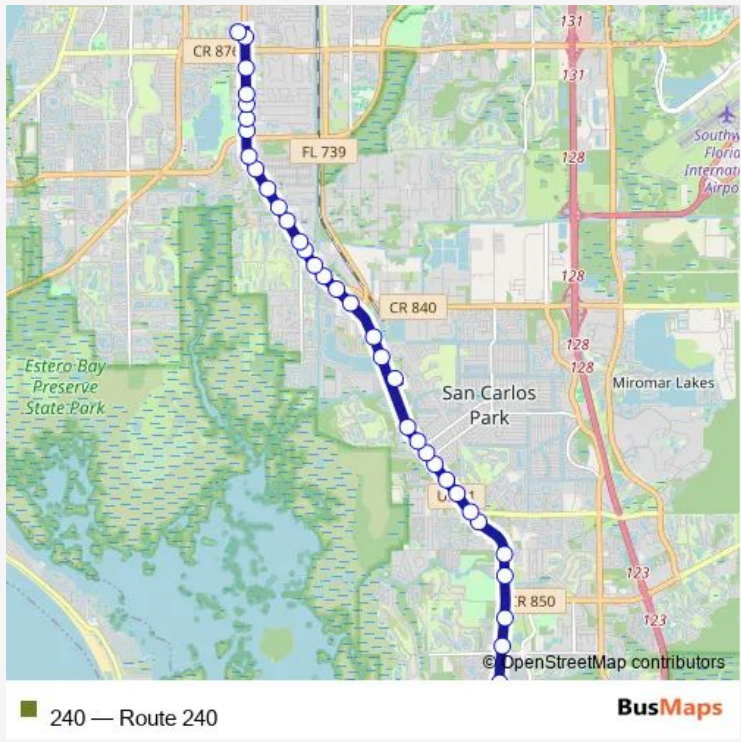

**Route schedule**  
 Coconut Pt. Mall - Plaza DEL Lago @ Mediterranean — South Fort Myers Transfer/P&R

Monday	06:30-21:19
Tuesday	06:30-21:19
Wednesday	06:30-21:19
Thursday	06:30-21:19
Friday	06:30-21:19
Saturday	06:30-21:19
Sunday	—

**Route info**

Direction: Coconut Pt. Mall - Plaza DEL Lago @ Mediterranean

Stops: 35

Trip Duration: 0 hour 37 min

S Tamiami TRL @ Island Park RD-Nb2

S Tamiami TRL @ Forest Blvd-Nb

S Tamiami TRL @ Youngquist Rd

## Direction

South Fort Myers Transfer/P&R — Coconut Pt. Mall - Plaza  
DEL Lago @ Mediterranean

34 stops

[Open route schedule](#)

South Fort Myers Transfer/P&R

S Cleveland AVE @ Lake Ave

S Cleveland AVE @ Cypress Ter

## Route info

Direction: South Fort Myers Transfer/P&R

Stops: 34

Trip Duration: 0 hour 40 min

S Tamiami TRL @ Breckenridge Dr

N Tamiami TRL @ Trailside Dr

S Tamiami TRL @ Lords WAY St

S Tamiami TRL @ Lychee Ln