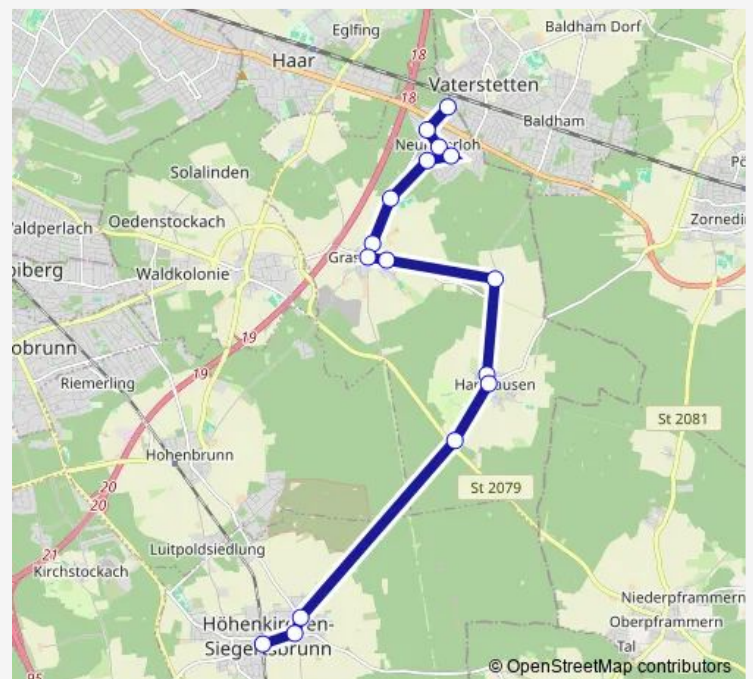

Regional Bus Service 240 Höhenkirchen-Sieg. - Harthausen - Grasbrunn - Neukeferloh, Bahnhofstr.

[Go to website](#)

Direction

Harthausen, Kriegerdenkmal — Harthausen, Kriegerdenkmal

2 stops

[Open route schedule](#)

Route info

Direction: Harthausen, Kriegerdenkmal

Stops: 2

Trip Duration: 0 hour 0 min

Direction

Höhenkirchen-Siegertsbrunn — Neukeferloh, Bahnhofstraße

18 stops

[Open route schedule](#)

Direction: Neukeferloh, Bahnhofstraße

Stops: 16

Trip Duration: 0 hour 29 min

Direction

Grasbrunn, Lehnerstraße — Grasbrunn, Lehnerstraße

2 stops

[Open route schedule](#)

Grasbrunn, Lehnerstraße

Route info

Direction: Grasbrunn, Lehnerstraße

Stops: 2

Trip Duration: 0 hour 0 min

240 Regional Bus Service time schedules and route maps are available in an offline PDF at busmaps.com. Use the busmaps.com website to see live bus times, train schedule or subway schedule, and step-by-step directions for all public transit in Munich