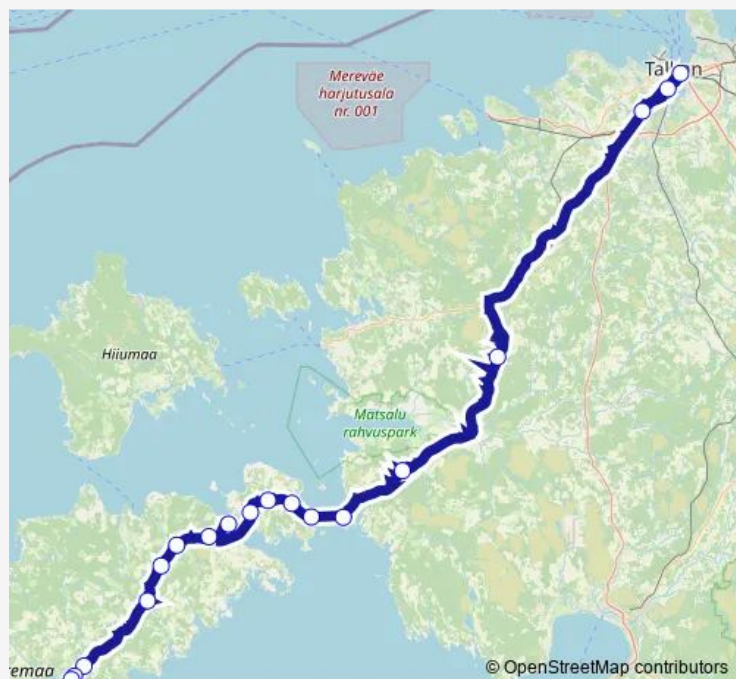

Sunday 17:35

Route info

Direction: Tallinna bussijaam

Stops: 18

Trip Duration: 4 hour 0 min

Direction

Kuressaare — Tallinna bussijaam

13 stops