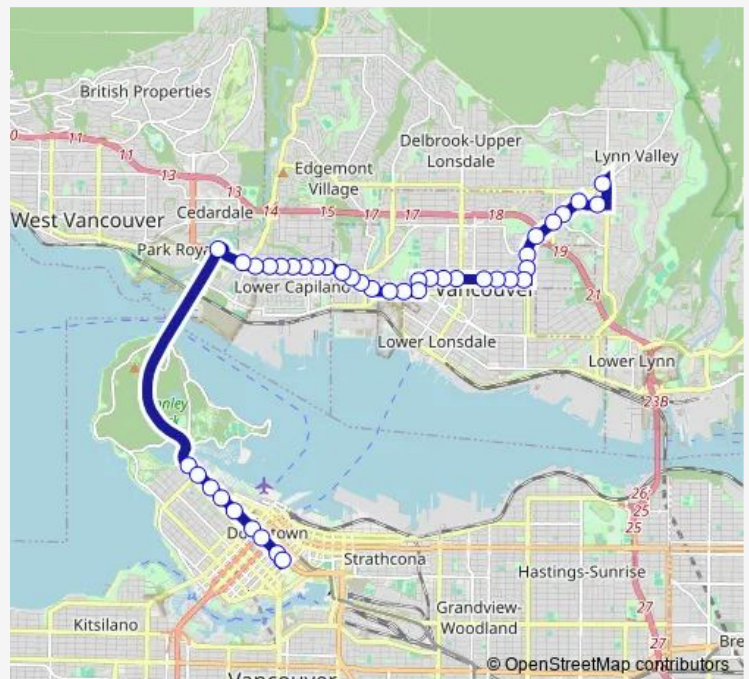

Eastbound W Keith Rd @ Bewicke Ave

Eastbound W Keith Rd @ Delbruck Ave

Eastbound W Keith Rd @ Forbes Ave

Northbound Jones Ave @ W Keith Rd

Eastbound W 15 St @ Jones Ave

Eastbound W 15 St @ Mahon Ave

Route schedule

Westbound W Georgia St @ Homer St — Lynn Valley @ Bay 1

Monday 20:18-00:41⁺¹

Tuesday 20:18-00:41⁺¹

Wednesday 20:18-00:41⁺¹

Thursday 20:18-00:41⁺¹

Friday 20:18-00:41⁺¹

Saturday 20:19-00:42⁺¹

Sunday 20:30-23:10

Route info

Direction: Westbound W Georgia St @ Homer St

Stops: 36

Trip Duration: 0 hour 38 min

240 — Lynn Valley/Downtown

Eastbound W 15 St @ Chesterfield Ave

Eastbound E 15 St @ Lonsdale Ave

Eastbound E 15 St @ St. Georges Ave

Saturday 06:08-20:05

Sunday 06:00-20:15

Route info

Direction: Westbound W Georgia St @ Homer St

Stops: 36

Trip Duration: 0 hour 56 min

Eastbound E 15 St @ St. Andrews Ave

Eastbound E 15 St @ Ridgeway Ave