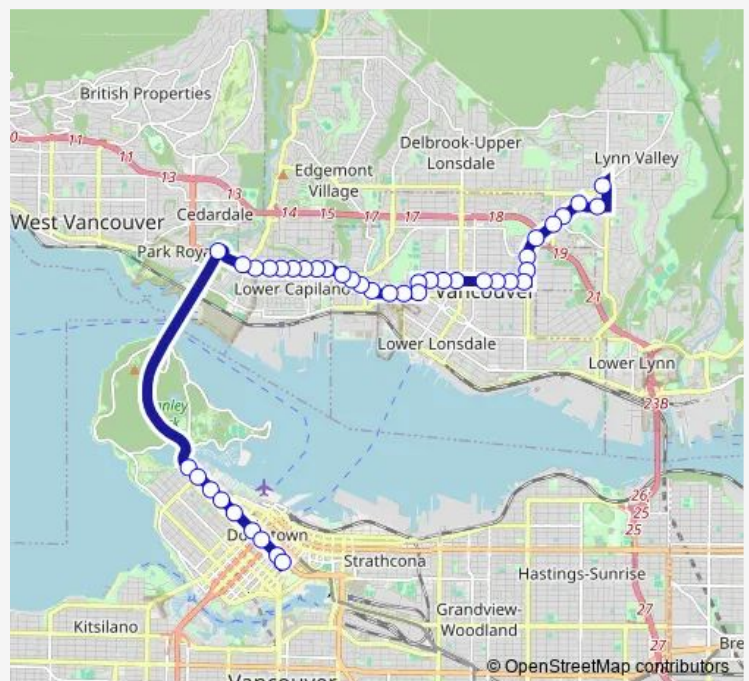

Eastbound W Keith Rd @ Bewicke Ave

Eastbound W Keith Rd @ Delbruck Ave

Eastbound W Keith Rd @ Forbes Ave

Northbound Jones Ave @ W Keith Rd

Eastbound W 15 St @ Jones Ave

Eastbound W 15 St @ Mahon Ave

Route schedule

Westbound W Georgia St @ Homer St — Lynn Valley @ Bay 1

Monday 20:18-00:41⁺¹

Tuesday 20:18-00:41⁺¹

Wednesday 20:18-00:41⁺¹

Thursday 20:18-00:41⁺¹

Friday 20:18-00:41⁺¹

Saturday 20:19-00:42⁺¹

Sunday 20:30-23:10

Route info

Direction: Westbound W Georgia St @ Homer St

Stops: 36

Trip Duration: 0 hour 35 min

240 — Lynn Valley/Downtown

Eastbound W 15 St @ Chesterfield Ave

Eastbound E 15 St @ Lonsdale Ave

Eastbound E 15 St @ St. Georges Ave

Saturday 06:08-20:05

Sunday 06:00-20:15

Route info

Direction: Westbound W Georgia St @ Homer St

Stops: 36

Trip Duration: 0 hour 55 min

Eastbound E 15 St @ St. Andrews Ave

Eastbound E 15 St @ Ridgeway Ave