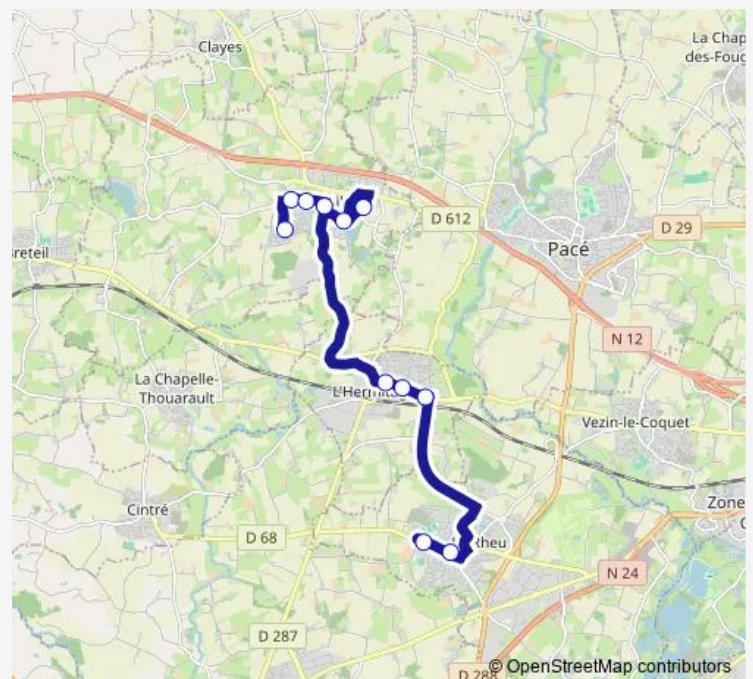

### Direction

Ile des Bois — Lycée Monod

11 stops

[Open route schedule](#)

Ile des Bois

Maison Neuve

Clos des Cerisiers

Saint-Gilles Centre

Pont aux Moines

Vigne

L'Hermitage Centre

Village

Clairefontaine

Collège Brassens

Lycée Monod

### Route schedule

Ile des Bois — Lycée Monod

Monday 07:58-08:43

Tuesday 07:58-08:43

Wednesday 07:58-08:43

Thursday 07:58-08:43

Friday 07:58-08:43

Saturday —

### Route info

Direction: Ile des Bois

Stops: 11

Trip Duration: 0 hour 32 min