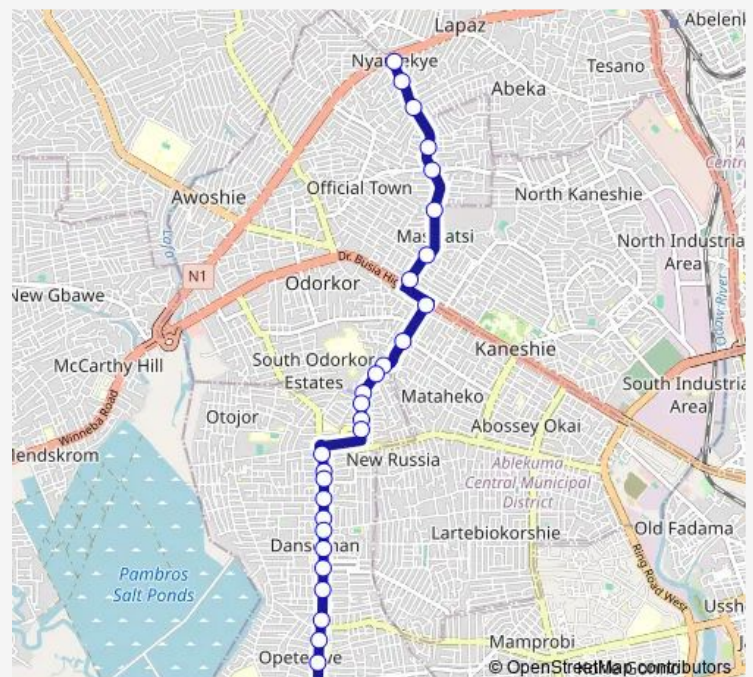

### Route schedule

Nyamekye — Dansoman Last Stop

Monday	06:00
Tuesday	06:00
Wednesday	06:00
Thursday	06:00
Friday	06:00
Saturday	06:00
Sunday	06:00

### Route info

Direction: Nyamekye

Stops: 29

Trip Duration: 0 hour 42 min

240 — Nyamekye ↔ Dansoman

Emmanuel Presby

Dansoman Control

Dansoman Police Station