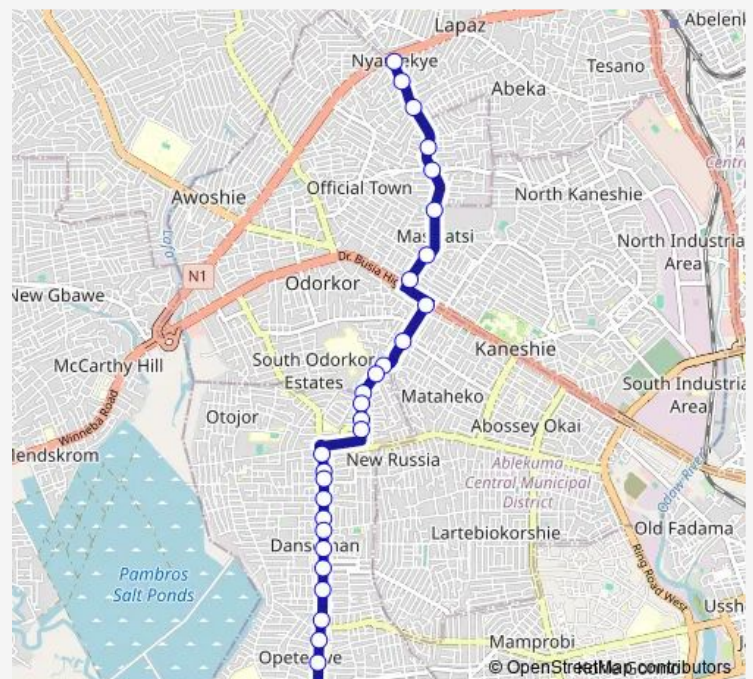

Asoredanho Curve

Wesley Grammar

Akukofoto

Abomatte

Dansoman Polyclinic

Dansoman First Stop

Dansoman Roundabout

King Solomon

Mama's Inn

Beecham

Sahara

Route schedule

Nyamekye — Dansoman Last Stop

Monday	06:00
Tuesday	06:00
Wednesday	06:00
Thursday	06:00
Friday	06:00
Saturday	06:00
Sunday	06:00

Route info

Direction: Nyamekye

Stops: 29

Trip Duration: 0 hour 42 min

240 — Nyamekye ↔ Dansoman

Emmanuel Presby

Dansoman Control

Dansoman Police Station

Dansoman Market

Exhibition (Dansoman)

Sunday 06:00

Route info

Direction: Dansoman Last Stop

Stops: 32

Trip Duration: 0 hour 41 min

Darkuman Station

Circle Station

Alafia