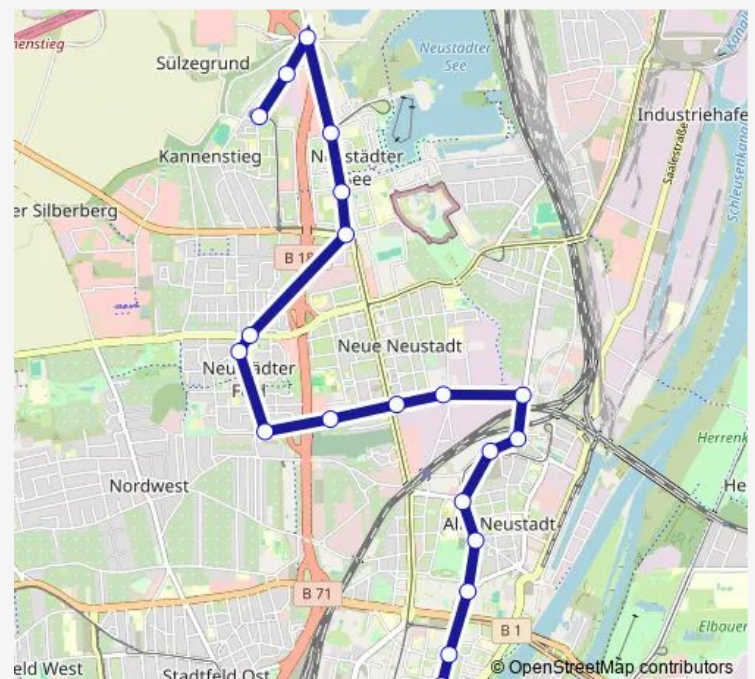

Magdeburg, Universitätsbibliothek

Magdeburg, Mühlenstr.

Magdeburg, Sankt Petri

Route schedule

Magdeburg, Kannenstieg — Magdeburg, Alter Markt

Monday 00:18-23:48

Tuesday 00:18-23:48

Wednesday 00:18-23:48

Thursday 00:18-23:48

Friday 00:18-23:48

Saturday 00:18-23:48

Sunday 00:18-23:48

Route info

Direction: Magdeburg, Kannenstieg

Stops: 22

Trip Duration: 0 hour 23 min

■ N7

BusMaps

Direction

Magdeburg, Alter Markt — Magdeburg, Kannenstieg

21 stops

[Open route schedule](#)

Magdeburg, Alter Markt

Magdeburg, Sankt Petri

Thursday 00:15-23:45

Friday 00:15-23:45

Saturday 00:15-23:45

Sunday 00:15-23:45

Route info

Direction: Magdeburg, Alter Markt

Stops: 21

Trip Duration: 0 hour 28 min