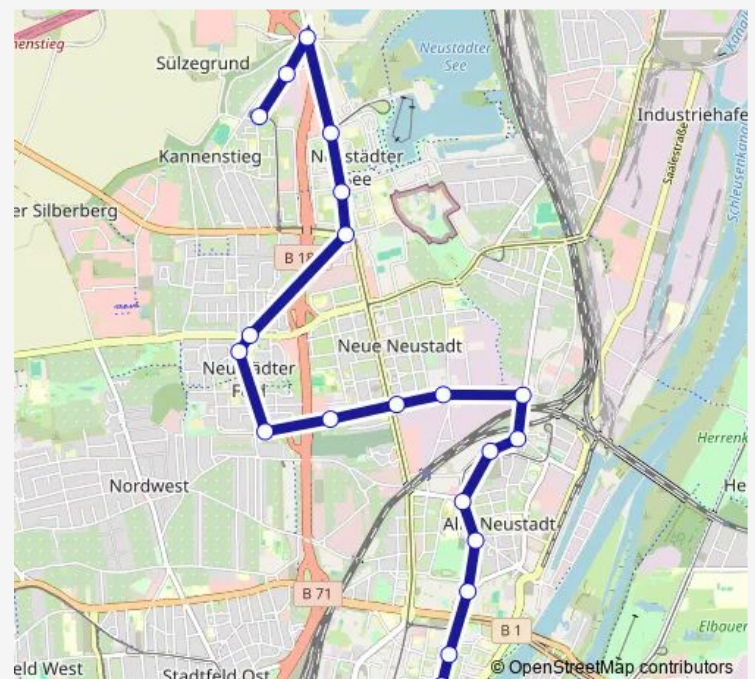

Magdeburg, Universitätsbibliothek

Magdeburg, Mühlenstr.

Magdeburg, Sankt Petri

Route schedule

Magdeburg, Kannenstieg — Magdeburg, Alter Markt

Monday 00:18-23:48

Tuesday 00:18-23:48

Wednesday 00:18-23:48

Thursday 00:18-23:48

Friday 00:18-23:48

Saturday 00:18-23:48

Sunday 00:18-23:48

Route info

Direction: Magdeburg, Kannenstieg

Stops: 22

Trip Duration: 0 hour 23 min

■ N7

BusMaps

Direction

Magdeburg, Alter Markt — Magdeburg, Kannenstieg

21 stops

[Open route schedule](#)

Magdeburg, Alter Markt

Magdeburg, Sankt Petri

Thursday 00:15-23:45

Friday 00:15-23:45

Saturday 00:15-23:45

Sunday 00:15-23:45

Route info

Direction: Magdeburg, Alter Markt

Stops: 21

Trip Duration: 0 hour 28 min