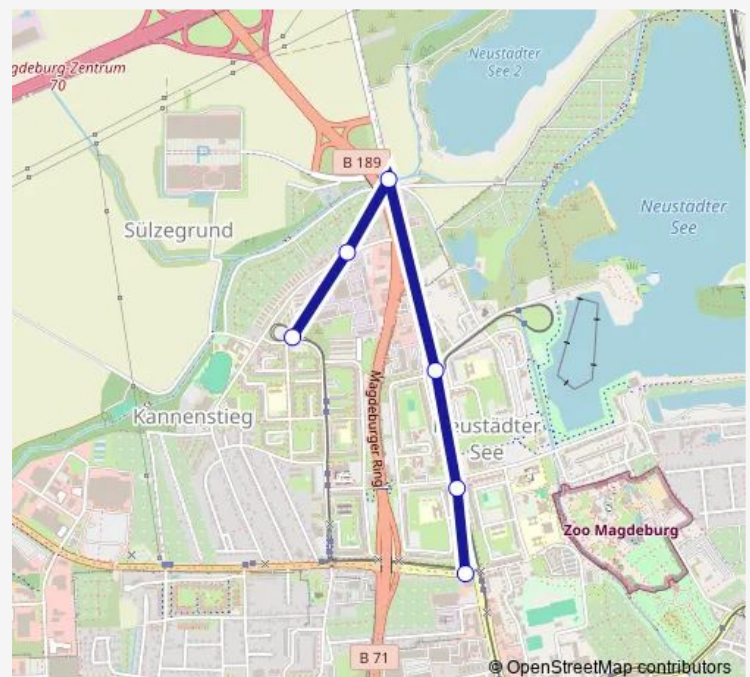

Bus N7

[Go to website](#)

Direction

Klosterwuhne — Kannenstieg

6 stops

[Open route schedule](#)

Klosterwuhne

Magdeburg, Neustädter Platz

Krähenstieg

Magdeburg, Am Pfahlberg

Neuer Sülzweg

Kannenstieg

Route schedule

Klosterwuhne — Kannenstieg

Monday 22:39

Tuesday 22:39

Wednesday 22:39

Thursday 22:39

Friday 22:39

Saturday 22:39

Sunday 22:39

Route info

Direction: Klosterwuhne

Stops: 6

Trip Duration: 0 hour 7 min

■ N7

BusMaps