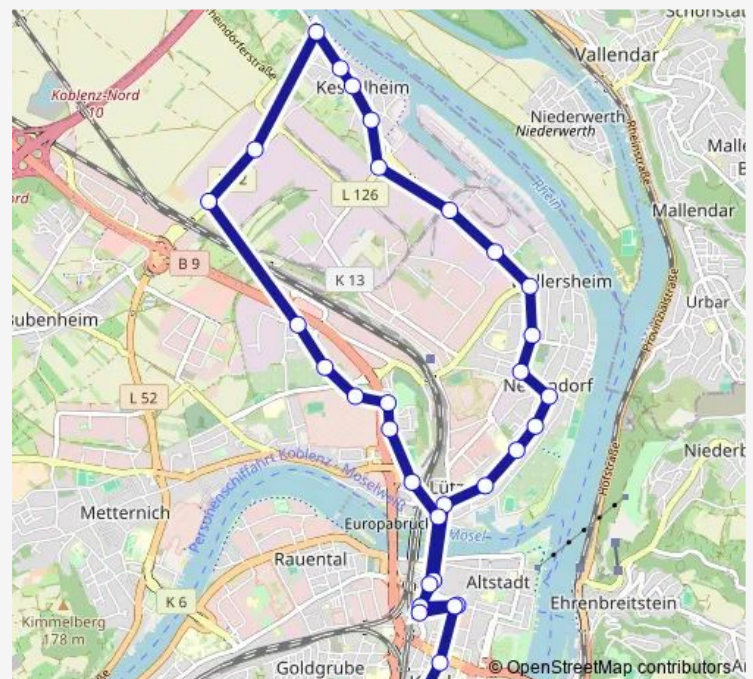

### Route schedule

Koblenz Zentralplatz/Forum — Koblenz Hauptbahnhof

Monday 23:32

Tuesday 23:32-02:32<sup>+1</sup>

Wednesday 23:32

Thursday 23:32

Friday 23:32-02:32<sup>+1</sup>

Saturday 03:32-02:32<sup>+1</sup>

### Route info

Direction: Koblenz Zentralplatz/Forum

Stops: 33

Trip Duration: 1 hour 0 min

■ N7

BusMaps

Koblenz Lützel Von-Kuhl-Straße

Koblenz Lützel Falckenstein-Kaserne