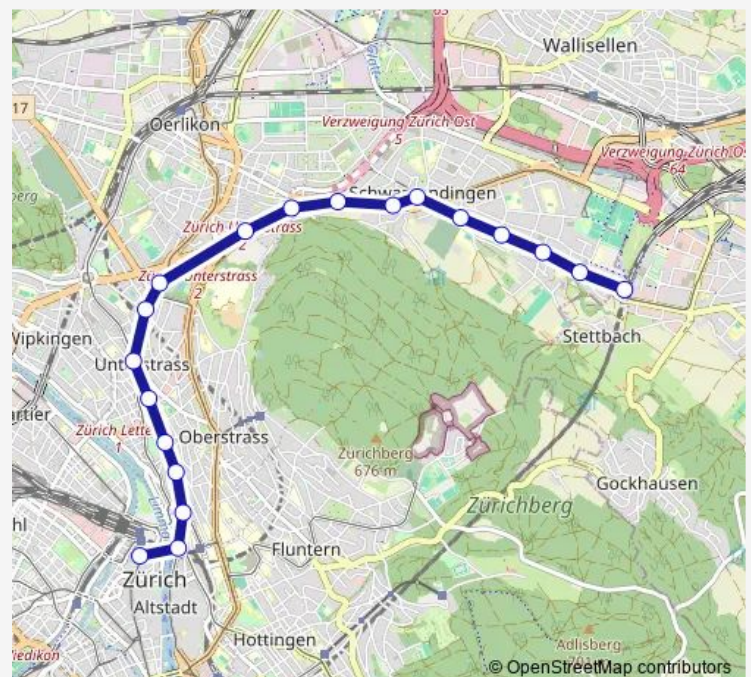

Saturday 03:15-02:45⁺¹

Sunday 03:15-04:15

Route info

Direction: Zürich, Bahnhofstrasse/Hb

Stops: 19

Trip Duration: 0 hour 20 min

■ N7

Direction