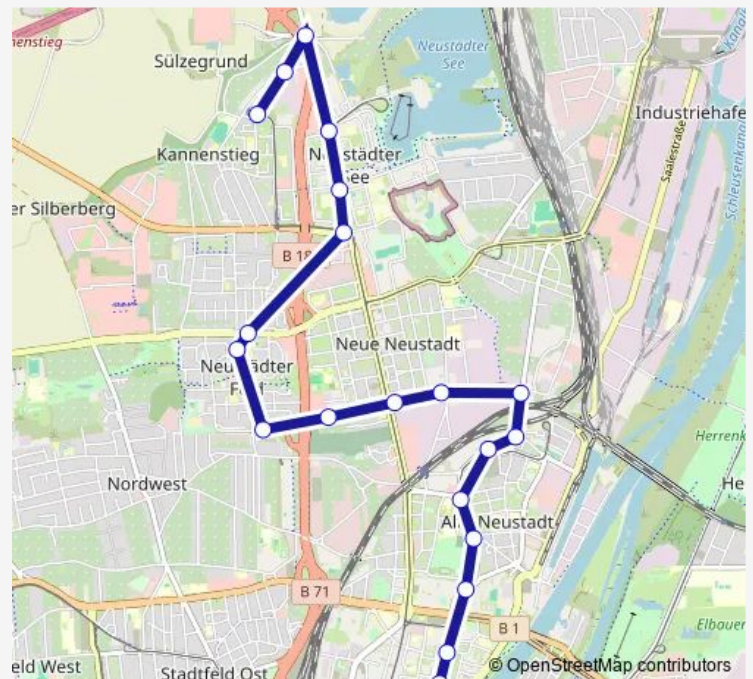

### Direction

Alter Markt — Kannenstieg

21 stops

[Open route schedule](#)

Alter Markt

Sankt Petri

Mühlenstraße

Universitätsbibliothek

Kannenstieg

### Route schedule

Alter Markt — Kannenstieg

Monday 00:15-23:45

Tuesday 00:15-23:45

Wednesday 00:15-23:45

Thursday 00:15-23:45

Friday 00:15-23:45

Saturday 04:15-23:45

### Route info

Direction: Alter Markt

Stops: 21

Trip Duration: 0 hour 28 min

■ N7

N7 Bus time schedules and route maps are available in an offline PDF at [busmaps.com](https://busmaps.com). Use the [busmaps.com](https://busmaps.com) website to see live bus times, train schedule or subway schedule, and step-by-step directions for all public transit in Magdeburg