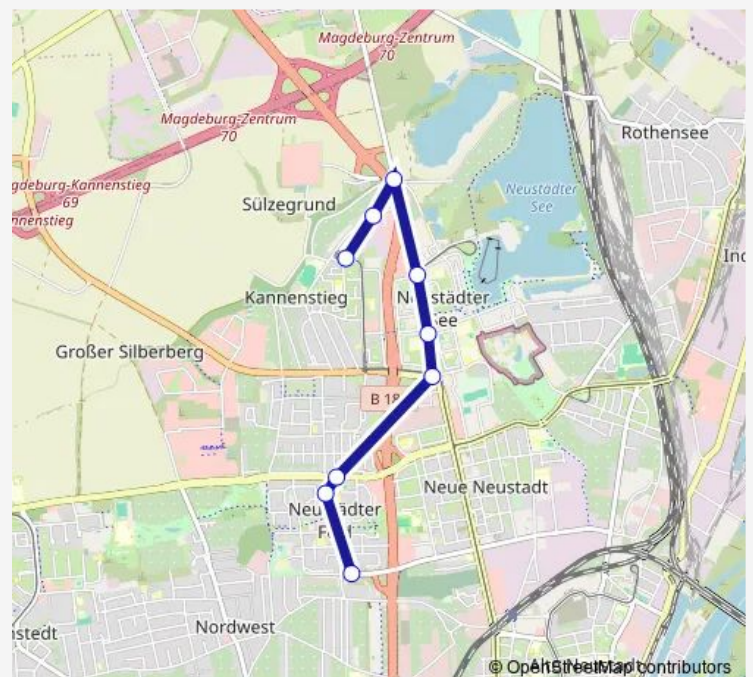

### Direction

Am Stadtblick — Kannenstieg

9 stops

[Open route schedule](#)

Am Stadtblick

Hermann-Bruse-Platz

Kritzmannstraße

Klosterwuhne

Magdeburg, Neustädter Platz

Krähenstieg

Magdeburg, Am Pfahlberg

Neuer Sülzeweg

Kannenstieg

### Route schedule

Am Stadtblick — Kannenstieg

Monday	23:00
Tuesday	23:00
Wednesday	23:00
Thursday	23:00
Friday	—
Saturday	23:00
Sunday	23:00

### Route info

Direction: Am Stadtblick

Stops: 9

Trip Duration: 0 hour 13 min

■ N7

BusMaps

N7 Bus time schedules and route maps are available in an offline PDF at [busmaps.com](https://busmaps.com). Use the [busmaps.com](https://busmaps.com) website to see live bus times, train schedule or subway schedule, and step-by-step directions for all public transit in Magdeburg