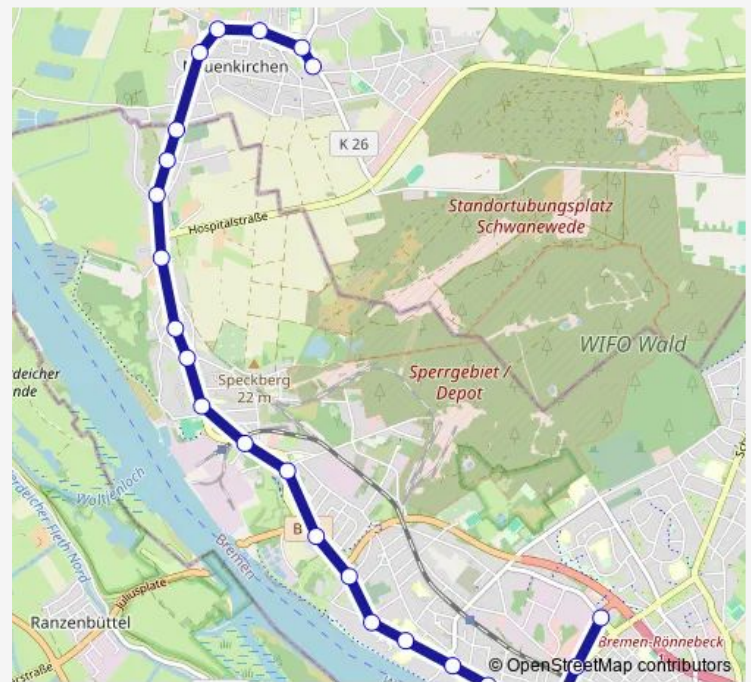

Landwehr

Neuenkirchen (OHZ), Marktplatz

Ahnten

Route schedule

Betriebshof Blumenthal — Heidstr.

Monday 01:20-02:50

Tuesday 01:20-02:50

Wednesday —

Thursday 01:20-02:50

Friday 01:20-02:50

Saturday —

Sunday —

Route info

Direction: Betriebshof Blumenthal

Stops: 23

Trip Duration: 0 hour 17 min

■ N7

BusMaps

Neuenkirchen (OHZ), Vorbruch

Heidstr.

Direction

Heidstr. — Betriebshof Blumenthal

23 stops

[Open route schedule](#)

Route info

Direction: Heidstr.

Stops: 23

Trip Duration: 0 hour 17 min

N7 Bus time schedules and route maps are available in an offline PDF at busmaps.com. Use the busmaps.com website to see live bus times, train schedule or subway schedule, and step-by-step directions for all public transit in Bremen