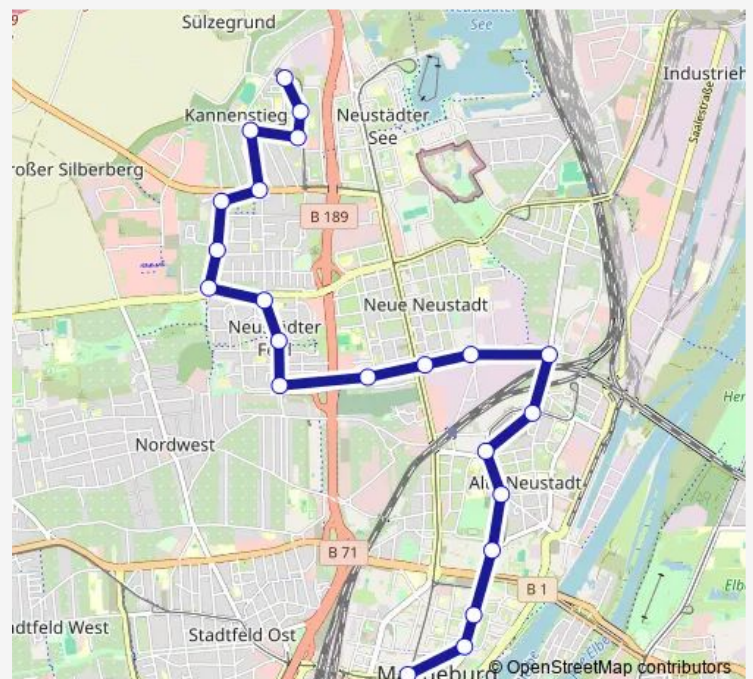

Mühlenstraße

Sankt Petri

Alter Markt

Route schedule

Kannenstieg — Alter Markt

Monday 22:48-23:48

Tuesday 00:18-03:48

Wednesday —

Thursday 22:48-23:48

Friday 00:18-23:48

Saturday 00:18-03:48

Sunday —

Route info

Direction: Kannenstieg

Stops: 21

Trip Duration: 0 hour 23 min

■ N7

BusMaps

Direction

Kannenstieg — Alter Markt

22 stops

[Open route schedule](#)

Kannenstieg

Pablo-Picasso-Straße

Wednesday 00:18-23:48

Thursday 00:18-23:48

Friday 00:48-05:48

Saturday 22:48-23:48

Sunday 00:18-23:48

Route info

Direction: Kannenstieg

Stops: 22