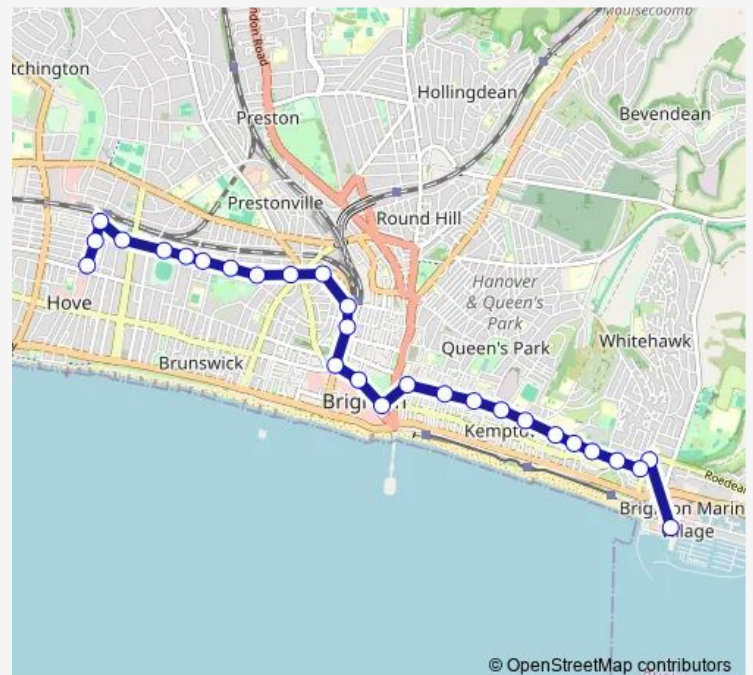

### Route info

Direction:

Stops: 0

Trip Duration: – min

N7 — Hove - Brighton - Brighton Marina

**Direction**

George Street — Marina Cinema

27 stops

[Open route schedule](#)

George Street

Livingstone Road

Hove Railway Station

Eaton Gardens

Wilbury Villas

Lyon Close

Montefiore Road South

## Route schedule

George Street — Marina Cinema

Monday 00:25-04:50

Tuesday 00:25-04:50

Wednesday 00:25-04:50

Thursday 00:25-04:50

Friday 00:25-04:50

Saturday 00:25-04:50

## Route info

Direction: George Street

Stops: 27

Trip Duration: 0 hour 25 min

Seattle Hotel

Marina Cinema

N7 Bus time schedules and route maps are available in an offline PDF at [busmaps.com](https://busmaps.com). Use the [busmaps.com](https://busmaps.com) website to see live bus times, train schedule or subway schedule, and step-by-step directions for all public transit in Brighton