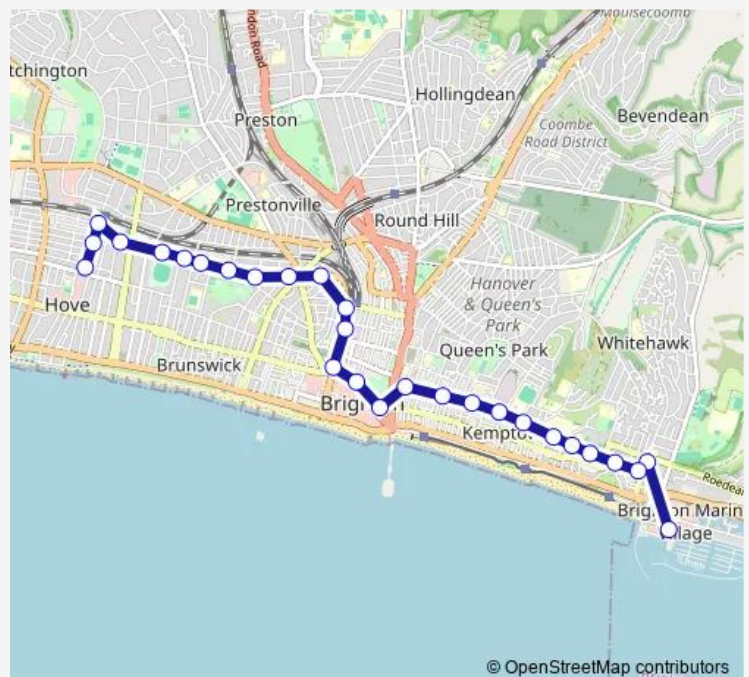

## Bus N7 Hove - Brighton - Brighton Marina

[Go to website](#)

### Direction

undefined — undefined

0 stops

[Open route schedule](#)

### Route schedule

undefined — undefined

Monday 00:25-04:55

Tuesday 00:20-04:55

Wednesday 00:20-04:55

Thursday 00:20-04:55

Friday 00:20-04:55

Saturday 00:20-04:55

### Route info

Direction:

Stops: 0

Trip Duration: – min

© OpenStreetMap contributors

N7 — Hove - Brighton - Brighton Marina

BusMaps

**Direction**