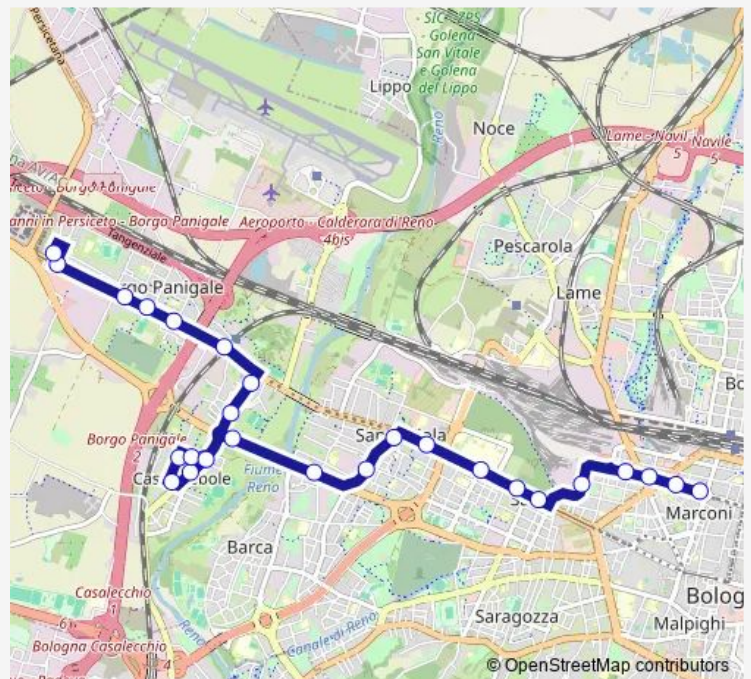

Einaudi

Faggiolo

Pietra

Route schedule

Piazza DEI Martiri — Normandia

Monday —

Tuesday —

Wednesday —

Thursday —

Friday —

Saturday 01:30-05:30

Sunday 01:30-05:30

Route info

Direction: Piazza DEI Martiri

Stops: 27

Trip Duration: 0 hour 31 min

N7 — N7: Notturmo

Borgo Panigale Stazione

Scala

Chiesa Borgo Panigale

Borgo Panigale - Museo Ducati

Villaggio Ina

Normandia

Direction

—

Saturday

01:03-05:03

Sunday

01:03-05:03

Route info

Direction: Normandia

Stops: 18