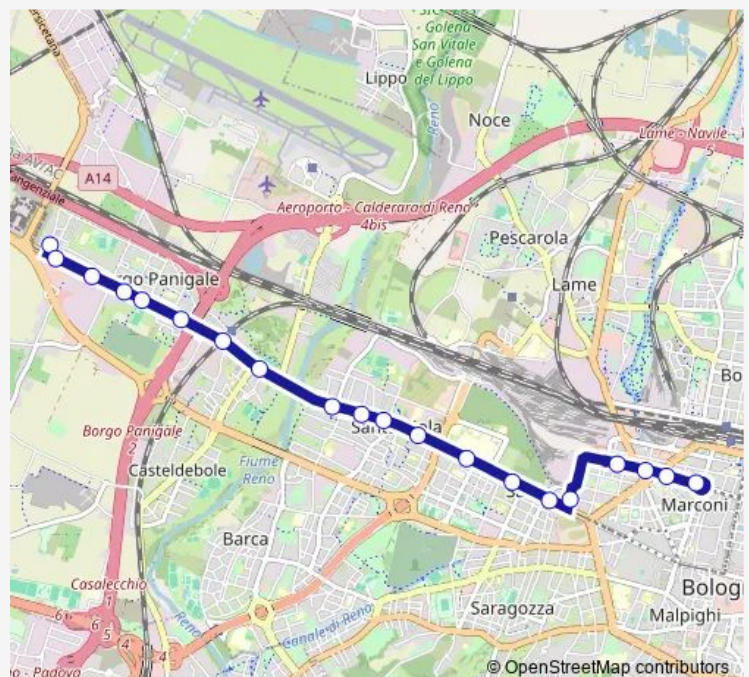

Friday 01:03-05:03

Saturday 01:03-05:03

Sunday 01:03-05:03

Route info

Direction: Normandia

Stops: 20

Trip Duration: 0 hour 22 min

N7 — N7: Notturmo

Direction

Piazza DEI Martiri — Normandia

28 stops

[Open route schedule](#)

Piazza DEI Martiri

DON Minzoni - Mambo

Parmeggiani

Casarini

Tuesday —

Wednesday 01:30-05:30

Thursday 01:30-05:30

Friday 01:30-05:30

Saturday 01:30-05:30

Sunday 01:30-05:30

Route info

Direction: Piazza DEI Martiri