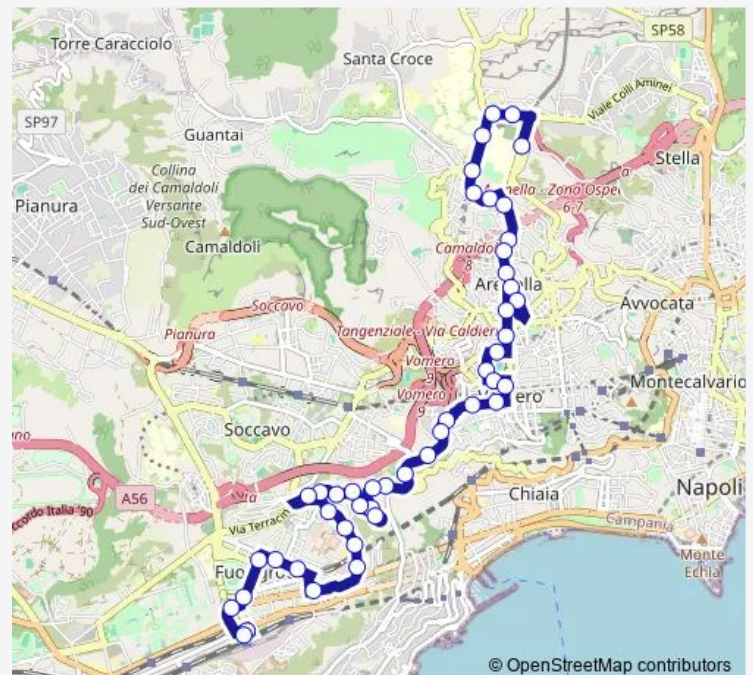

Salvator Rosa - Istituto Vico

Salvator Rosa-Pontecorvo

Salvator Rosa-Cavone

Route schedule

Cardarelli - Ospedale Cardarelli — Deposito Cav. Aosta

Monday 04:15

Tuesday 04:15

Wednesday 04:15

Thursday 04:15

Friday 04:15

Saturday 04:15

Sunday 04:15

Route info

Direction: Cardarelli - Ospedale Cardarelli

Stops: 70

Trip Duration: 0 hour 48 min