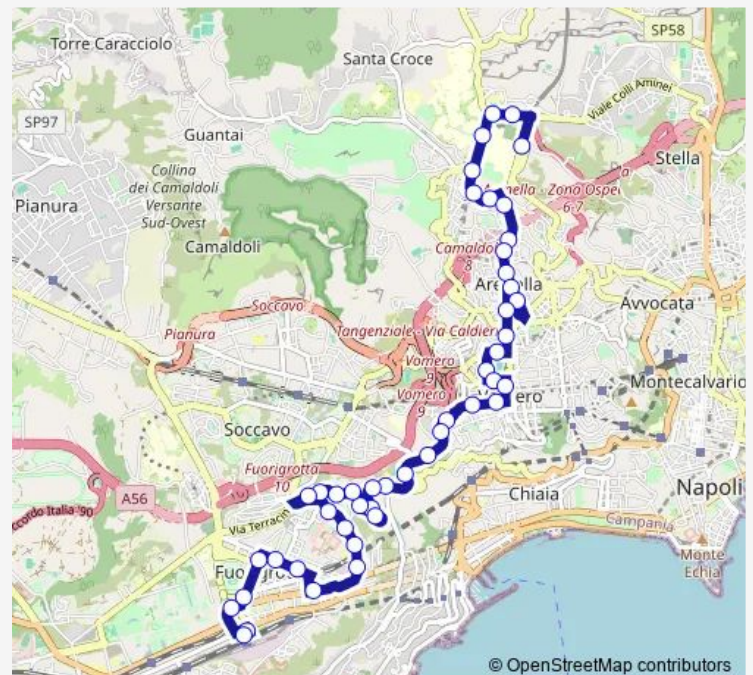

Salvator Rosa - Istituto Vico

Salvator Rosa-Pontecorvo

Salvator Rosa-Cavone

Route schedule

Cardarelli - Ospedale Cardarelli — Deposito Cav. Aosta

Monday 04:15

Tuesday 04:15

Wednesday 04:15

Thursday 04:15

Friday 04:15

Saturday 04:15

Sunday 04:15

Route info

Direction: Cardarelli - Ospedale Cardarelli

Stops: 70

Trip Duration: 0 hour 48 min