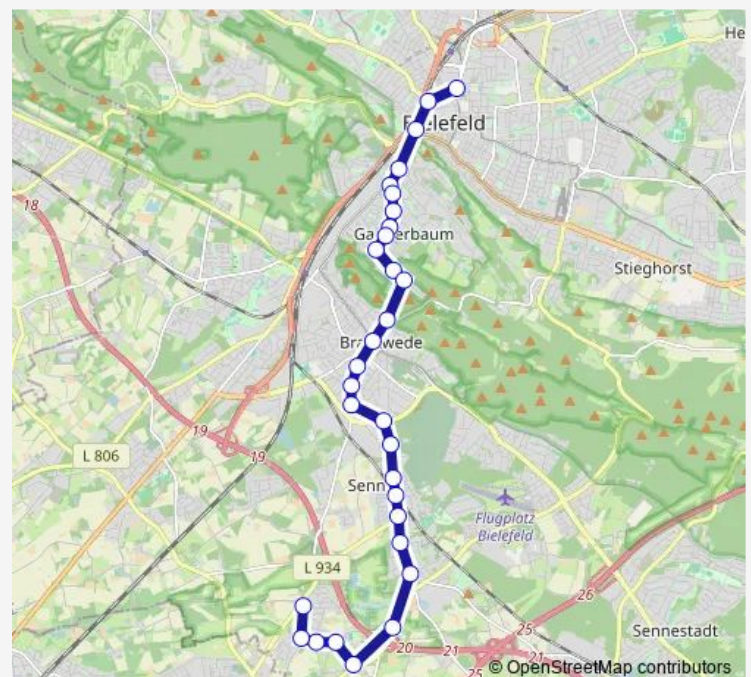

### Route schedule

Bielefeld, Jahnplatz — Bi-Windflöte, Vormbrock

|           |                           |
|-----------|---------------------------|
| Monday    | —                         |
| Tuesday   | 05:05-05:35               |
| Wednesday | —                         |
| Thursday  | —                         |
| Friday    | 25:05-02:05 <sup>+1</sup> |
| Saturday  | 03:05-02:05 <sup>+1</sup> |
| Sunday    | 03:05-08:05               |

### Route info

Direction: Bielefeld, Jahnplatz

Stops: 30

Trip Duration: 0 hour 28 min

■ N7

BusMaps

Bi-Windelsbleiche, Kampeter

Bi-Windelsbleiche, Senne Bezirksamt

## Route schedule

Bi-Windflöte, Vormbrock — Bielefeld, Jahnplatz

Monday

—

Tuesday

05:33-06:03

Wednesday

—