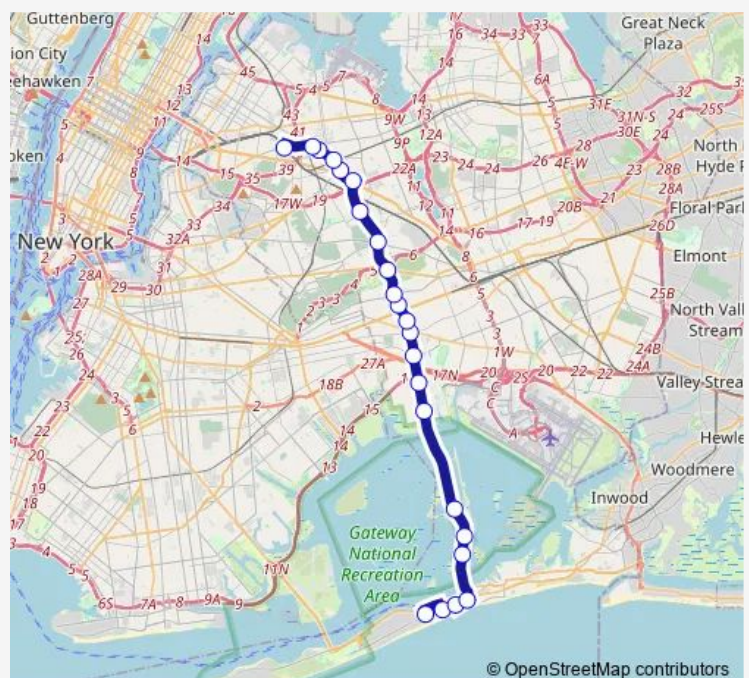

### Direction

Roosevelt AV/61 St — Beach 116 ST/Rockaway Beach Blvd

23 stops

[Open route schedule](#)

Roosevelt AV/61 St

Broadway/75 St

Broadway/78 St

Broadway/Whitney Av

Rockaway Beach Blvd/Beach 102 St

### Route schedule

Roosevelt AV/61 St — Beach 116 ST/Rockaway Beach Blvd

Monday 00:00-23:30

Tuesday 00:00-23:30

Wednesday 00:00-23:30

Thursday 00:00-23:30

Friday 00:00-23:30

Saturday 00:00-23:30

### Route info

Direction: Roosevelt AV/61 St

Stops: 23

Trip Duration: 1 hour 2 min

Q53-SBS — Woodside - Rockaway Park

Rockaway Beach Blvd/Beach 108 St

Beach 116 ST/Rockaway Beach Blvd