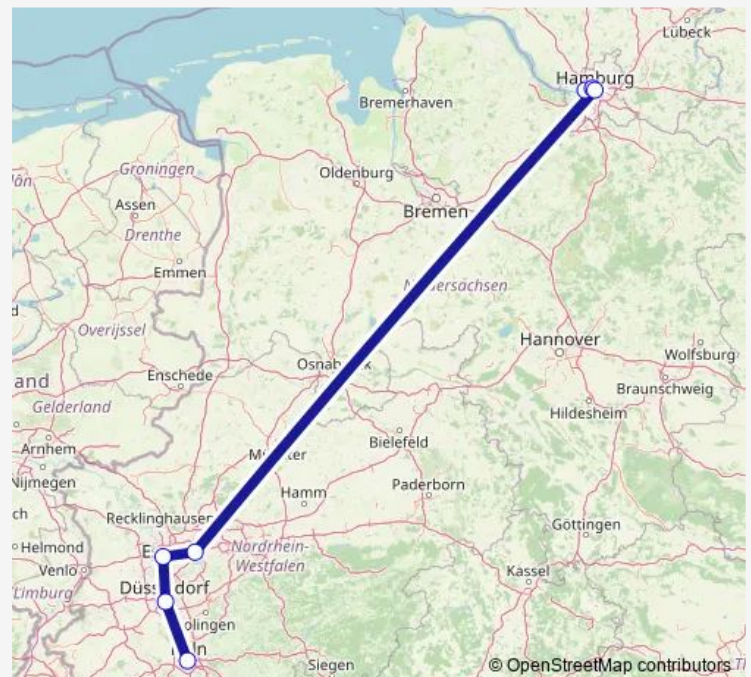

Direction

Hamburg-Altona — Köln Hbf

7 stops

[Open route schedule](#)

Hamburg-Altona

Hamburg Dammtor

Hamburg Hbf

Essen Hbf

Duisburg Hbf

Düsseldorf Hbf

Köln Hbf

Route schedule

Hamburg-Altona — Köln Hbf

Monday 05:56

Tuesday 05:56

Wednesday 05:56

Thursday 05:56

Friday —

Saturday —

Sunday —

Route info

Direction: Hamburg-Altona

Stops: 7

Trip Duration: 3 hour 49 min