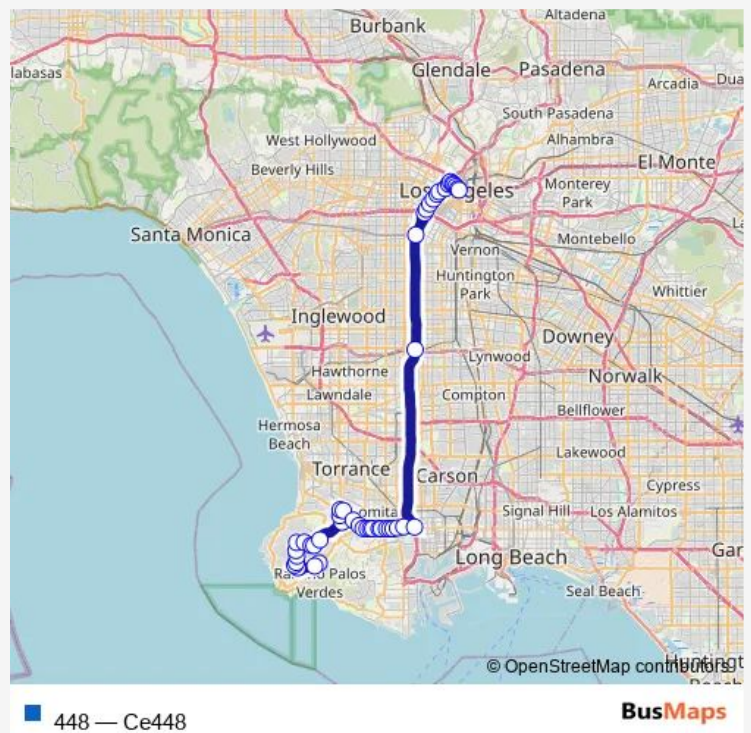

[Go to website](#)

Direction
 Temple St & Los Angeles St (Westbound) — Crest Rd & Crenshaw Blvd (Eastbound)

45 stops

[Open route schedule](#)

- Temple St & Los Angeles St (Westbound)
- Temple St & Spring St (Westbound)
- Temple St & Hill St (Westbound)
- Hope St & Temple St (Southbound)
- Hope St & 1st St (Southbound)
- Flower St & 3rd St (Southbound)
- Flower St & 5th St (Southbound)
- Flower St & 7th St (Southbound)
- Flower St & Olympic (Southbound)
- Flower St & 11th St (Southbound)
- Flower St & Pico Blvd (Southbound)
- Flower St & Venice Blvd (Southbound)
- Flower St & Washington Blvd (Southbound)
- 37th St Transitway Station (Southbound)
- Harbor/Century Transitway Station (Southbound)
- 110 Fwy & Pacific Coast Hwy (Westbound)
- Pacific Coast Hwy & Vermont Ave (Westbound)
- Pacific Coast Hwy & Normandie Ave (Westbound)
- Pacific Coast Hwy & Belle Porte Ave (Westbound)
- Pacific Coast Hwy & President Ave (Westbound)
- Pacific Coast Hwy & Western Ave (Westbound)

Route info

Direction: Temple St & Los Angeles St (Westbound)

Stops: 45

Trip Duration: 1 hour 14 min

Pacific Coast Hwy & Walnut St (Westbound)

Pacific Coast Hwy & Eshelman Ave (Westbound)

Pacific Coast Hwy & Narbonne Ave (Westbound)

Pacific Coast Hwy & Cypress St (Westbound)

Pacific Coast Hwy & Pennsylvania Ave (Westbound)

Pacific Coast Hwy & Airport Dr (Westbound)

Pacific Coast Hwy & Crenshaw Blvd (Westbound)

Pacific Coast Hwy & Robinson Way (Westbound)

Pacific Coast Hwy & Madison St (Westbound)

Hawthorne Blvd & Pacific Coast Hwy (Southbound)

Hawthorne Blvd & Newton St (Southbound)

Hawthorne Blvd & Rolling Hills Rd (Southbound)

Hawthorne Blvd & Blackhorse Rd (Southbound)