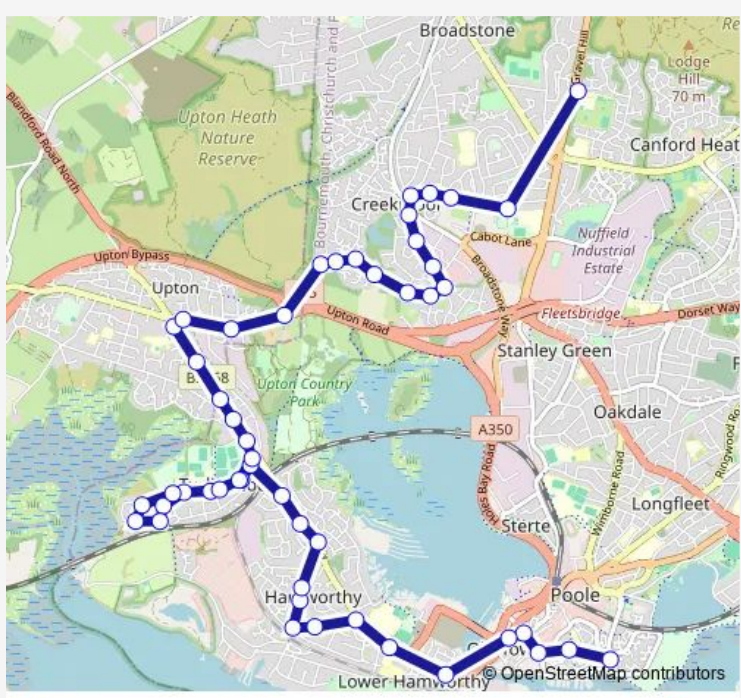

## Bus 448 Poole - Turlin Moor - Parkstone Grammar School - Poole Grammar School

[Go to website](#)

**Direction**  
 Lander Close — Poole Grammar School  
 50 stops  
[Open route schedule](#)

- Lander Close
- Perry Gardens
- Old Orchard
- St Aubyns Court
- Queen Mary
- Carters Quay
- Ashmore Avenue
- Hamworthy Liberal Club
- Dorset House
- Lakeside
- Hamworthy Labour Club
- Hamilton Road
- Red Lion
- Dawkins Road
- Fire Station
- Hamworthy Junction
- Rice Gardens
- Maryland Road
- Shops
- Foreland Road
- Egmont Road

Route schedule  
 Lander Close — Poole Grammar School

Monday	07:20
Tuesday	07:20
Wednesday	07:20
Thursday	07:20
Friday	07:20
Saturday	—
Sunday	—

Route info  
 Direction: Lander Close  
 Stops: 50  
 Trip Duration: 0 hour 55 min

■ 448 — Poole - Turlin Moor - Parkstone Grammar School - Poole Grammar School **BusMaps**

Egmont Road Substation

Peverell Road

Shops

Maryland Road

Rice Gardens

Hamworthy Junction

Hamworthy Recreation Ground

Grebe Close

Swift Close

Medical Centre

Oakmead Road

Millfield

Petersham Road

Cabot Lane

Borley Road