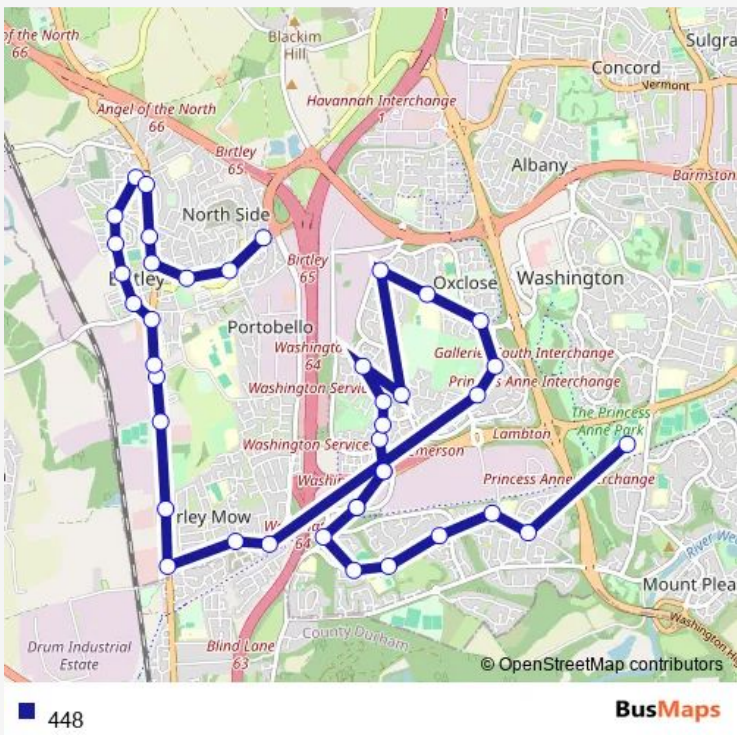

Bus 448

[Go to website](#)

**Direction**  
 St Robert Of Newminster Catholic School — Mount Pleasant  
 40 stops  
[Open route schedule](#)

- St Robert Of Newminster Catholic School
- Harraton
- Sycamore Avenue
- Vigo Lane-Harwood Close
- Vigo Lane
- Vigo Lane-Cricket Ground
- Washington Hospital
- Birtley Road-Goldstar
- Birtley Road-Flyover
- Birtley Road-Goldstar
- Birtley Road-Flyover
- Dunnock Drive-Chevies
- Dunnock Drive-Sandpiper Close
- Dunlin Drive
- Fulmar Drive - Turnstone Drive
- Ayton Road
- Raby Road
- Raby Road
- Castle Road
- Malvern Road
- Hambleton Road

Route schedule  
 St Robert Of Newminster Catholic School — Mount Pleasant

|           |       |
|-----------|-------|
| Monday    | 15:27 |
| Tuesday   | 15:27 |
| Wednesday | 15:27 |
| Thursday  | 15:27 |
| Friday    | 15:27 |
| Saturday  | —     |
| Sunday    | —     |

Route info  
 Direction: St Robert Of Newminster Catholic School  
 Stops: 40  
 Trip Duration: 0 hour 43 min

Vigo Lane-Eskdale

Bedford Avenue-Suffolk Place

Durham Road - Dobbies

Durham Road - Dorset Ave

Durham Road-Memorial Cottages

Durham Road-Harras Bank

Durham Road-Harras Terrace

Durham Road - Beaconsfield Terrace

Ravensworth Road-Morris Street

Ravensworth Road-Community Centre

Elisabeth Avenue-Elm Terrace

Elisabeth Avenue-Lansbury Drive