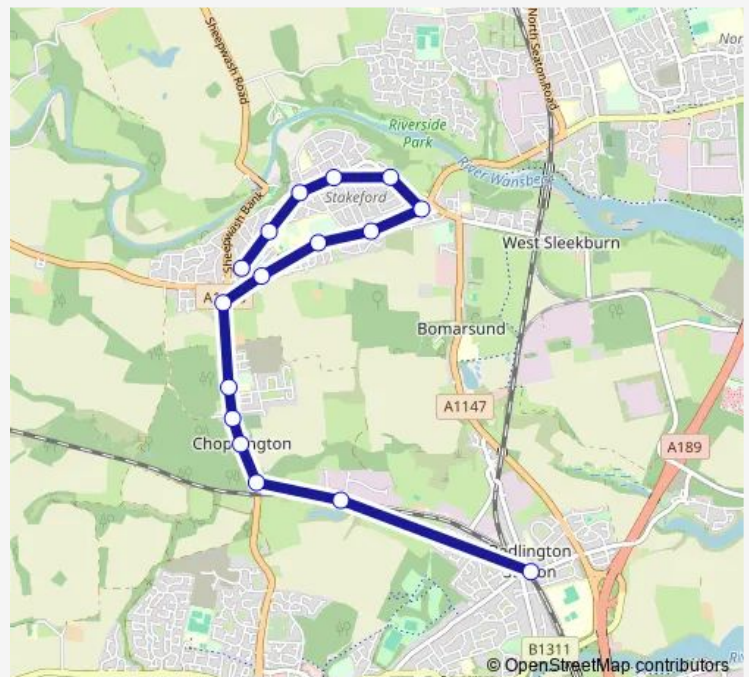

Mitford Gardens

Glendale Avenue

Cheviot Way

Half Moon

Stakeford Terrace

Middle School

Mowbray Terrace

Health Centre

Monday 08:02

Tuesday 08:02

Wednesday 08:02

Thursday 08:02

Friday 08:02

Saturday —

Sunday —

Route info

Direction: The Square

Stops: 16

Trip Duration: 0 hour 18 min

448 — Guide Post - Bedlington Station

Direction

Clayton Arms — The Square

15 stops

[Open route schedule](#)

Clayton Arms — The Square

Monday	15:15
Tuesday	15:15
Wednesday	15:15
Thursday	15:15
Friday	15:15
Saturday	—
Sunday	—

Route info

Direction: Clayton Arms

Stops: 15

Trip Duration: 0 hour 18 min

448 Bus time schedules and route maps are available in an offline PDF at busmaps.com. Use the busmaps.com website to see live bus times, train schedule or subway schedule, and step-by-step directions for all public transit in Ashington