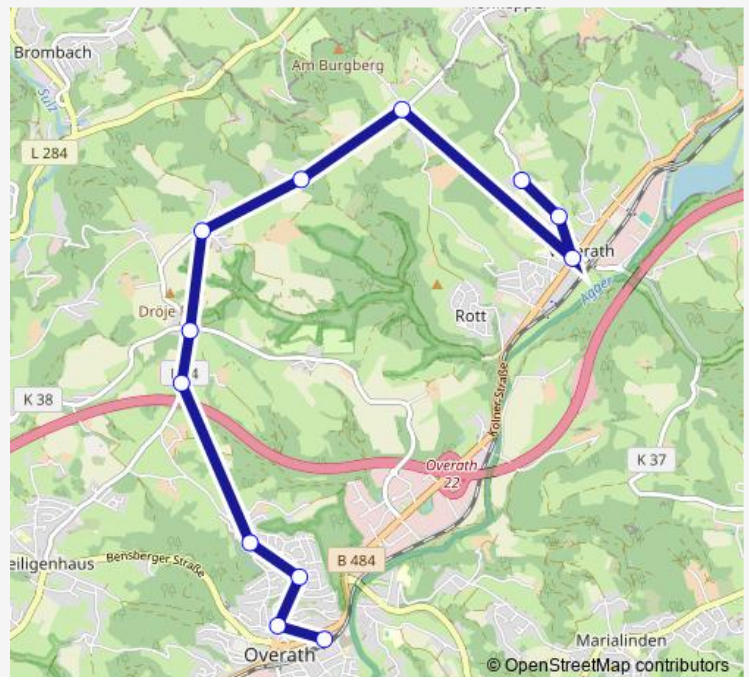

Direction

Overath Vilkerath Unterheide — Overath Bf

12 stops

[Open route schedule](#)

Overath Vilkerath Unterheide

Overath Vilkerath Friedhof

Overath Vilkerath

Overath Vilkerath Kreuzweg

Route schedule

Overath Vilkerath Unterheide — Overath Bf

Monday 09:30-17:30

Tuesday 09:30-17:30

Wednesday 09:30-17:30

Thursday 09:30-17:30

Friday 09:30-17:30

Saturday —

Sunday —

Route info

Direction: Overath Vilkerath Unterheide

Stops: 12

Trip Duration: 0 hour 18 min

Direction

Overath Bf — Overath Vilkerath Unterheide

12 stops

[Open route schedule](#)

Overath Bf

Overath Alter Friedhof

Overath Danziger Str.

Overath Rappenhohn

Overath Vilkerath Wüsterhöhe

Overath Vilkerath Kreuzhäuschen

Overath Hufenstuhl