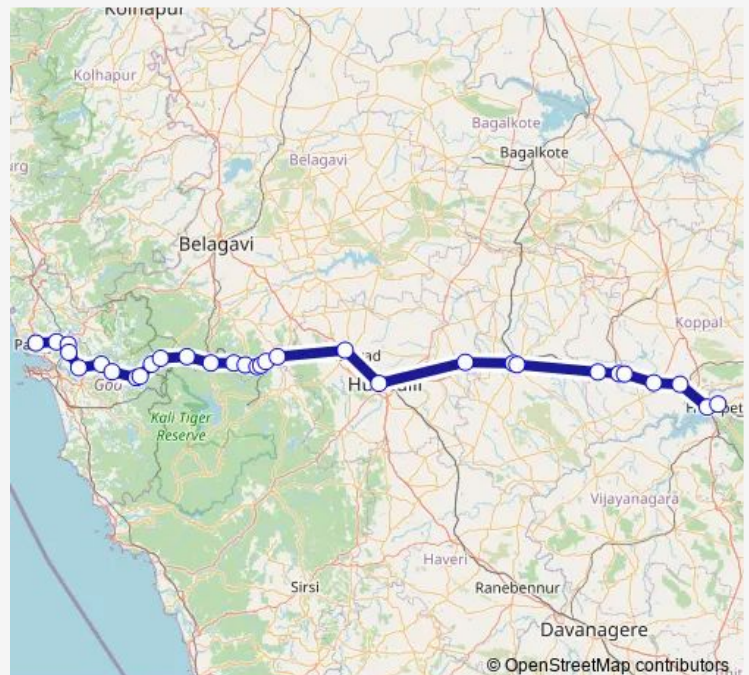

Thursday 09:30

Friday 09:30

Saturday 09:30

Sunday 09:30

Route info

Direction: Panaji KTC Bus Stand

Stops: 31

Trip Duration: 9 hour 30 min