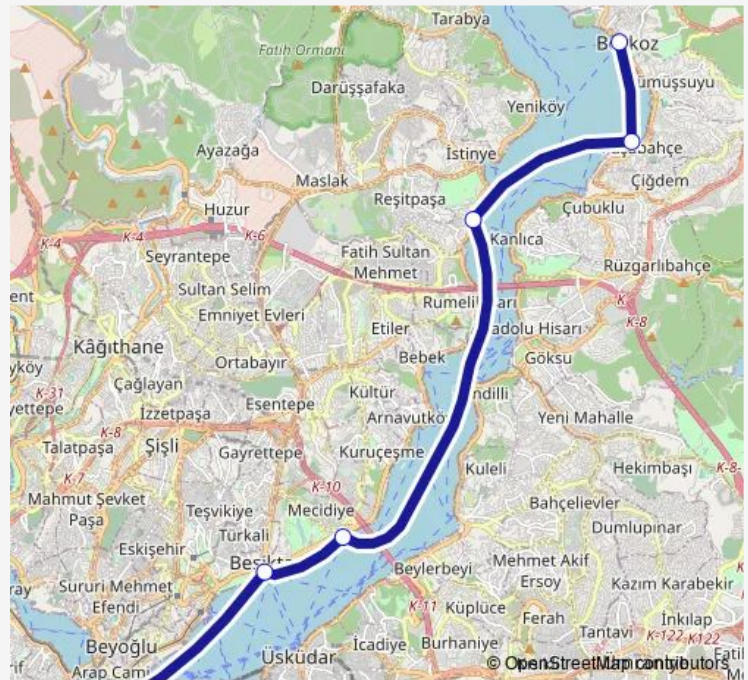

Ferry BĞZ-18 Boğaza Gidiş

[Go to website](#)

Direction

Eminönü-Boğaz Şh. — Beykoz Şh.

6 stops

[Open route schedule](#)

Eminönü-Boğaz Şh.

Beşiktaş-Üsküdar Şh.

Ortaköy Şh.

Emirgan Şh.

Paşabahçe Şh.

Beykoz Şh.

Route schedule

Eminönü-Boğaz Şh. — Beykoz Şh.

Monday 18:35

Tuesday 18:35

Wednesday 18:35

Thursday 18:35

Friday 18:35

Saturday —

Sunday —

Route info

Direction: Eminönü-Boğaz Şh.

Stops: 6

Trip Duration: 1 hour 25 min

BĞZ-18 — Boğaza Gidiş

BĞZ-18 Ferry time schedules and route maps are available in an offline PDF at busmaps.com. Use the busmaps.com website to see live bus times, train schedule or subway schedule, and step-by-step directions for all public transit in Istanbul