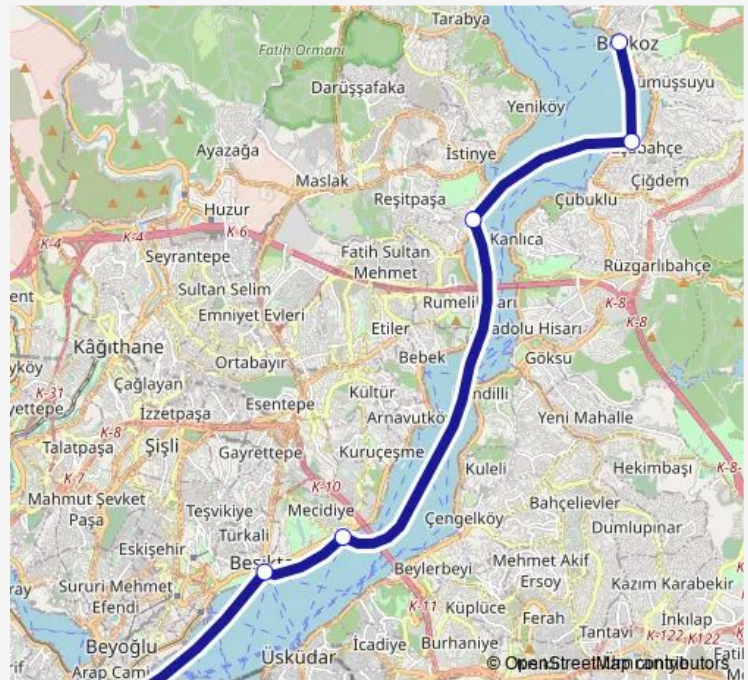

Ferry BĞZ-18 Boğaza Gidiş

[Go to website](#)

Direction

Eminönü-Boğaz Şh. — Beykoz Şh.

6 stops

[Open route schedule](#)

Eminönü-Boğaz Şh.

Beşiktaş-Üsküdar Şh.

Ortaköy Şh.

Emirgan Şh.

Paşabahçe Şh.

Beykoz Şh.

Route schedule

Eminönü-Boğaz Şh. — Beykoz Şh.

Monday 18:35

Tuesday 18:35

Wednesday 18:35

Thursday 18:35

Friday 18:35

Saturday —

Sunday —

Route info

Direction: Eminönü-Boğaz Şh.

Stops: 6

Trip Duration: 1 hour 25 min

■ BĞZ-18 — Boğaza Gidiş

BĞZ-18 Ferry time schedules and route maps are available in an offline PDF at busmaps.com. Use the busmaps.com website to see live bus times, train schedule or subway schedule, and step-by-step directions for all public transit in Istanbul