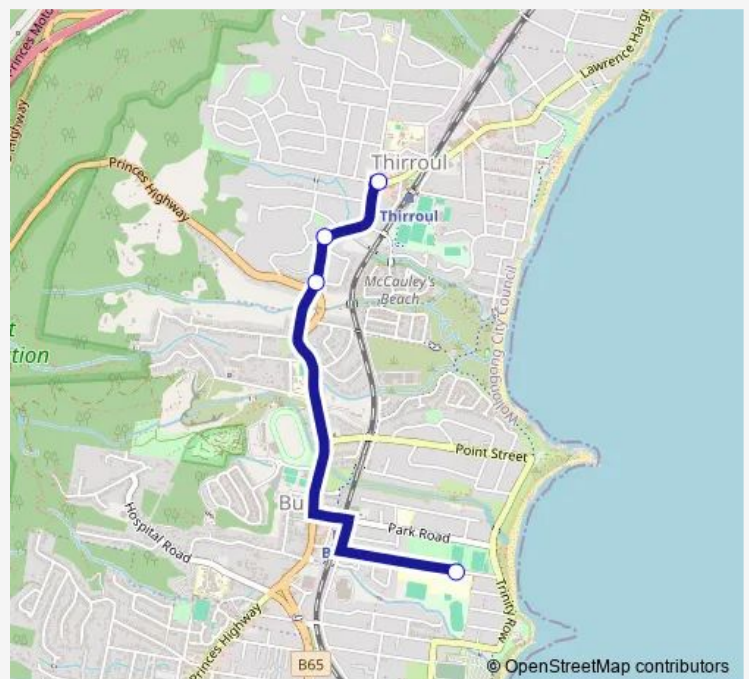

Sharky Beach, Lawrence Hargrave Dr

Frew Memorial Park, Lawrence Hargrave Dr

Lawrence Hargrave Dr After Headland Av

Route schedule

Lawrence Hargrave Dr At Station St — Bulli High School, Ursula Rd

Monday 08:00

Tuesday 08:00

Wednesday 08:00

Thursday 08:00

Friday 08:00

Saturday —

Sunday —

Route info

Direction: Lawrence Hargrave Dr At Station St

Stops: 30

Trip Duration: 0 hour 30 min

S352 — Stanwell Park PS to Bulli Hs

Lawrence Hargrave Dr At Little Austinmer Lane

Austinmer Beach, Lawrence Hargrave Dr

Lawrence Hargrave Dr Opp Kennedy Rd

Lawrence Hargrave Dr Opp Mountain Rd

37 stops

[Open route schedule](#)

Waniora Public School, Ursula Rd

Lawrence Hargrave Dr Opp Hewitts Av

Lawrence Hargrave Dr After Prince St

Lawrence Hargrave Dr At Lachlan St

Thirroul Comm Centre And Library, Lawrence Hargrave Dr