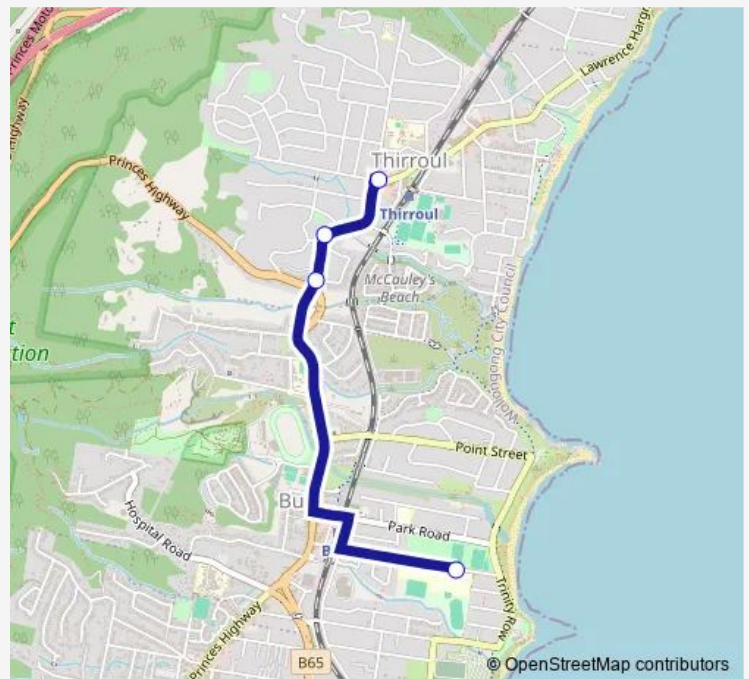

# School Bus S352 Stanwell Park PS to Bulli Hs

[Go to website](#)**Direction**

Bulli High School, Ursula Rd — George St At Lawrence Hargrave Dr

4 stops

[Open route schedule](#)

Bulli High School, Ursula Rd

Lawrence Hargrave Dr Opp Hewitts Av

Lawrence Hargrave Dr After Prince St

George St At Lawrence Hargrave Dr

**Route schedule**

Bulli High School, Ursula Rd — George St At Lawrence Hargrave Dr

|           |       |
|-----------|-------|
| Monday    | 15:15 |
| Tuesday   | 15:15 |
| Wednesday | 14:35 |
| Thursday  | 15:15 |
| Friday    | 15:15 |
| Saturday  | —     |
| Sunday    | —     |

**Route info**

Direction: Bulli High School, Ursula Rd

Stops: 4

Trip Duration: 0 hour 10 min

S352 — Stanwell Park PS to Bulli Hs

S352 School Bus time schedules and route maps are available in an offline PDF at [busmaps.com](https://busmaps.com). Use the [busmaps.com](https://busmaps.com) website to see live bus times, train schedule or subway schedule, and step-by-step directions for all public transit in Wollongong