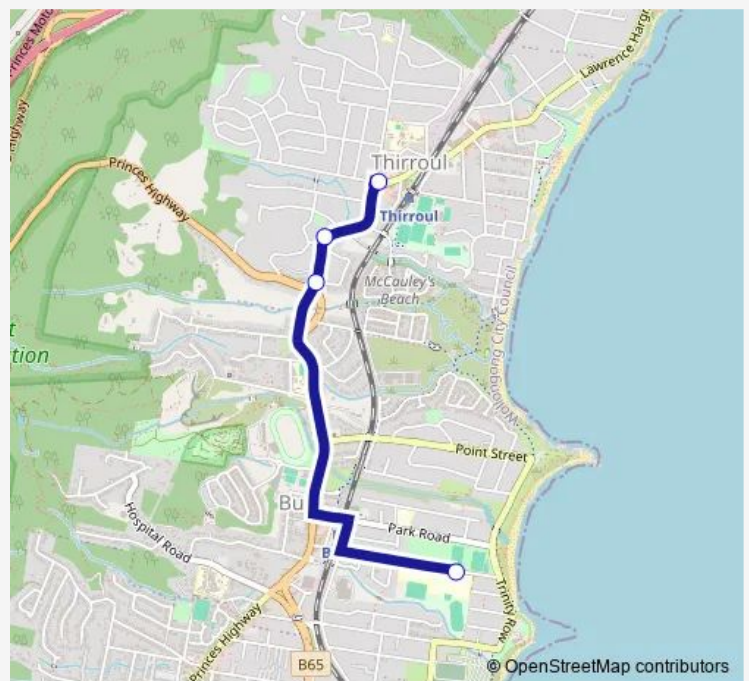

School Bus S352 Stanwell Park PS to Bulli Hs

[Go to website](#)

Direction

Bulli High School, Ursula Rd — George St At Lawrence Hargrave Dr

4 stops

[Open route schedule](#)

Bulli High School, Ursula Rd

Lawrence Hargrave Dr Opp Hewitts Av

Lawrence Hargrave Dr After Prince St

George St At Lawrence Hargrave Dr

Route schedule

Bulli High School, Ursula Rd — George St At Lawrence Hargrave Dr

Monday	15:15
Tuesday	15:15
Wednesday	14:35
Thursday	15:15
Friday	15:15
Saturday	—
Sunday	—

Route info

Direction: Bulli High School, Ursula Rd

Stops: 4

Trip Duration: 0 hour 10 min

S352 — Stanwell Park PS to Bulli Hs

S352 School Bus time schedules and route maps are available in an offline PDF at busmaps.com. Use the busmaps.com website to see live bus times, train schedule or subway schedule, and step-by-step directions for all public transit in Wollongong