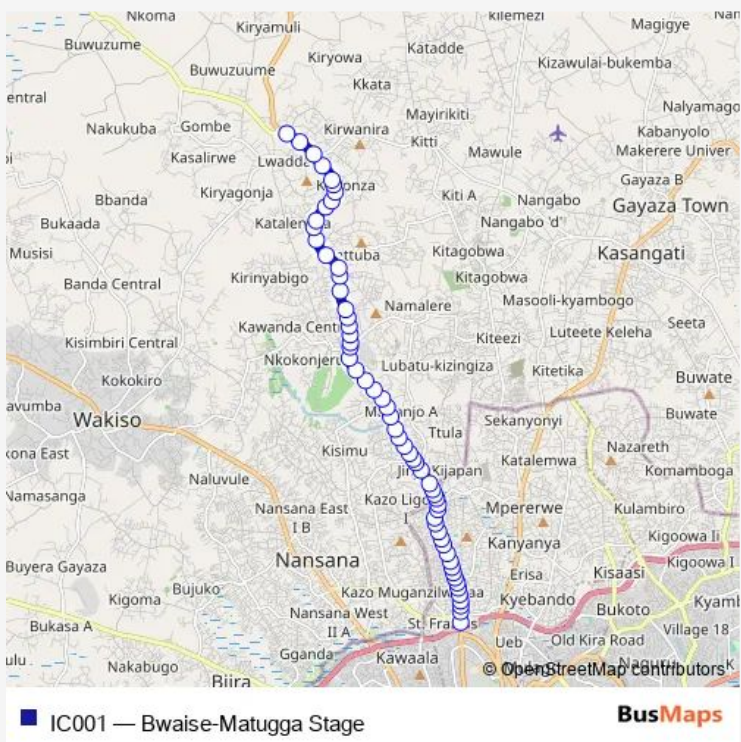

Bus IC001 Bwaise-Matugga Stage

[Go to website](#)

Direction
 Tuskys - Bwaise — Matugga Stage
 59 stops
[Open route schedule](#)

- Tuskys - Bwaise
- Bwaise - Bombo Rd
- Shell Petrol Station (Bwaise)
- Bwaise Steel And Tube Industries
- Greenland House
- Finca
- Kawempe Police Station
- Holy Family Nursery School
- Dfcu Bank (Kawempe Branch)
- Dott Services
- Namutebi Nkata Nursery And Primary School
- Tick Hotel
- Summit Medical Centre
- Kalahari Motel
- Noor Supermarket
- Bank of Baroda (Kawempe Branch)
- Uganda Klere Industries
- Riham Industry Limited
- Benzina Petrol Station (Kawempe)
- Kawempe Stage
- Shell (Kawempe)

Route schedule
 Tuskys - Bwaise — Matugga Stage

Monday	06:30-19:00
Tuesday	06:30-19:00
Wednesday	06:30-19:00
Thursday	06:30-19:00
Friday	06:30-19:00
Saturday	06:30-19:00
Sunday	06:30-19:00

Route info
 Direction: Tuskys - Bwaise
 Stops: 59
 Trip Duration: 0 hour 51 min