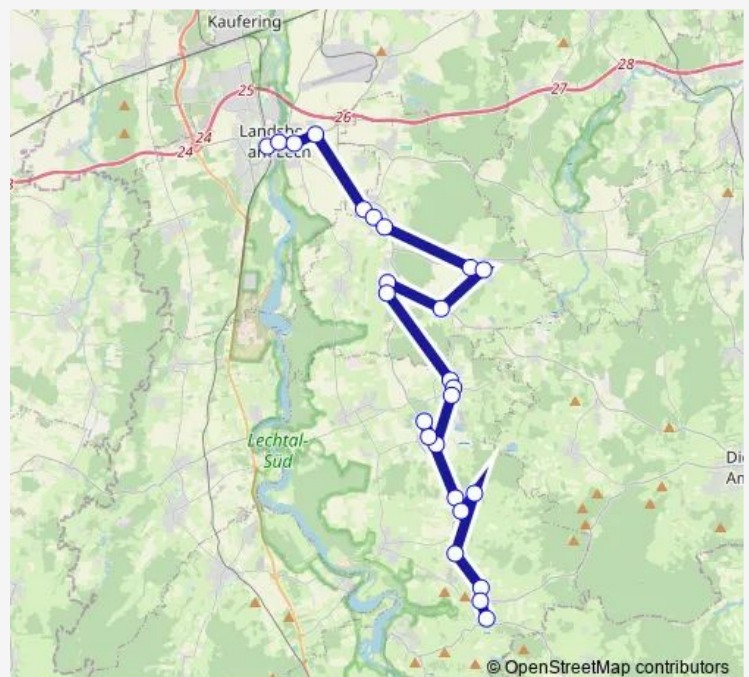

Thursday 06:54-23:54

Friday 06:54-23:54

Saturday 06:54-23:54

Sunday 06:54-23:54

Route info

Direction: Landsberg (Lech)

Stops: 25

Trip Duration: 0 hour 30 min

■ 9520

BusMaps

Pessenhausen

Rott am Lech, St. Ottilien

Rott am Lech, Kirche

Rott am Lech, Schongauer Str.

Direction

Rott am Lech, Schongauer Str. — Landsberg (Lech)

Landsberg, Bayertor

Landsberg, Hauptplatz

Landsberg (Lech)

Route schedule

Rott am Lech, Schongauer Str. — Landsberg (Lech)

Monday 00:24-23:24

Tuesday 00:24-23:24

Wednesday 00:24-23:24

Thursday 00:24-23:24

Friday 00:24-23:24

Saturday 00:24-23:24

Sunday 00:24-23:24

Route info

Direction: Rott am Lech, Schongauer Str.

Stops: 25

Trip Duration: 0 hour 30 min