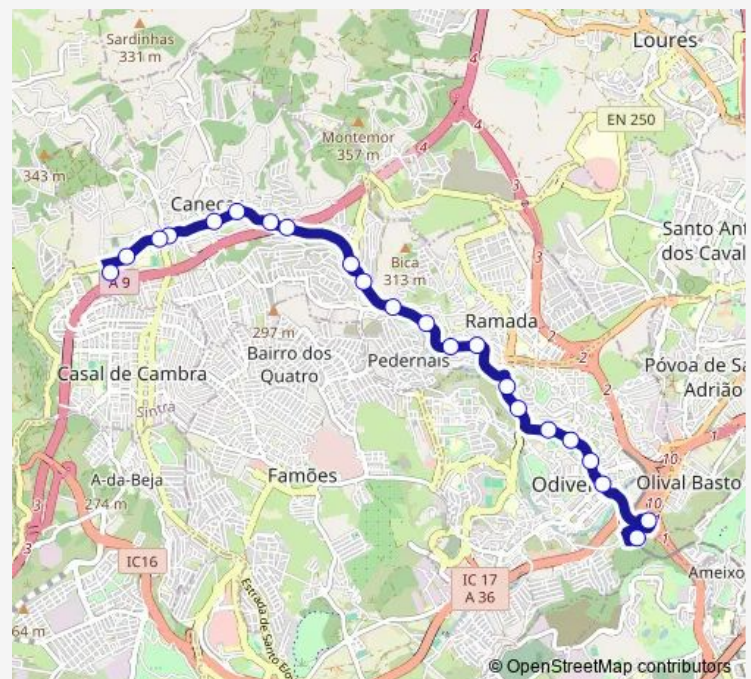

Av Abreu Lopes 21

R Guilh Gomes Fernandes 9 (Escola)

Senhor Roubado (Metro) P2

Route schedule

Caneças (Esc Sec) — Senhor Roubado (Metro) P2

Monday	06:30-00:20 ⁺¹
Tuesday	06:30-00:20 ⁺¹
Wednesday	06:30-00:20 ⁺¹
Thursday	06:30-00:20 ⁺¹
Friday	06:30-00:20 ⁺¹
Saturday	06:20-23:00
Sunday	07:30-08:40

Route info

Direction: Caneças (Esc Sec)

Stops: 21

Trip Duration: 0 hour 25 min

2207 — Caneças (Esc. Secundária) - Sr. Roubado (Metro) via Odivelas (Centro)

Direction

Senhor Roubado (Metro) P5 — Escola Secundária de Caneças

Route schedule

Senhor Roubado (Metro) P5 — Escola Secundária de Caneças

Monday 07:20-01:00⁺¹

Tuesday 07:20-01:00⁺¹

Wednesday 07:20-01:00⁺¹

Thursday 07:20-01:00⁺¹

Friday 07:20-01:00⁺¹

Saturday 07:20-23:55

Sunday 22:05

Route info

Direction: Senhor Roubado (Metro) P5

Stops: 22

Trip Duration: 0 hour 25 min

2207 Bus time schedules and route maps are available in an offline PDF at busmaps.com. Use the busmaps.com website to see live bus times, train schedule or subway schedule, and step-by-step directions for all public transit in Lisbon